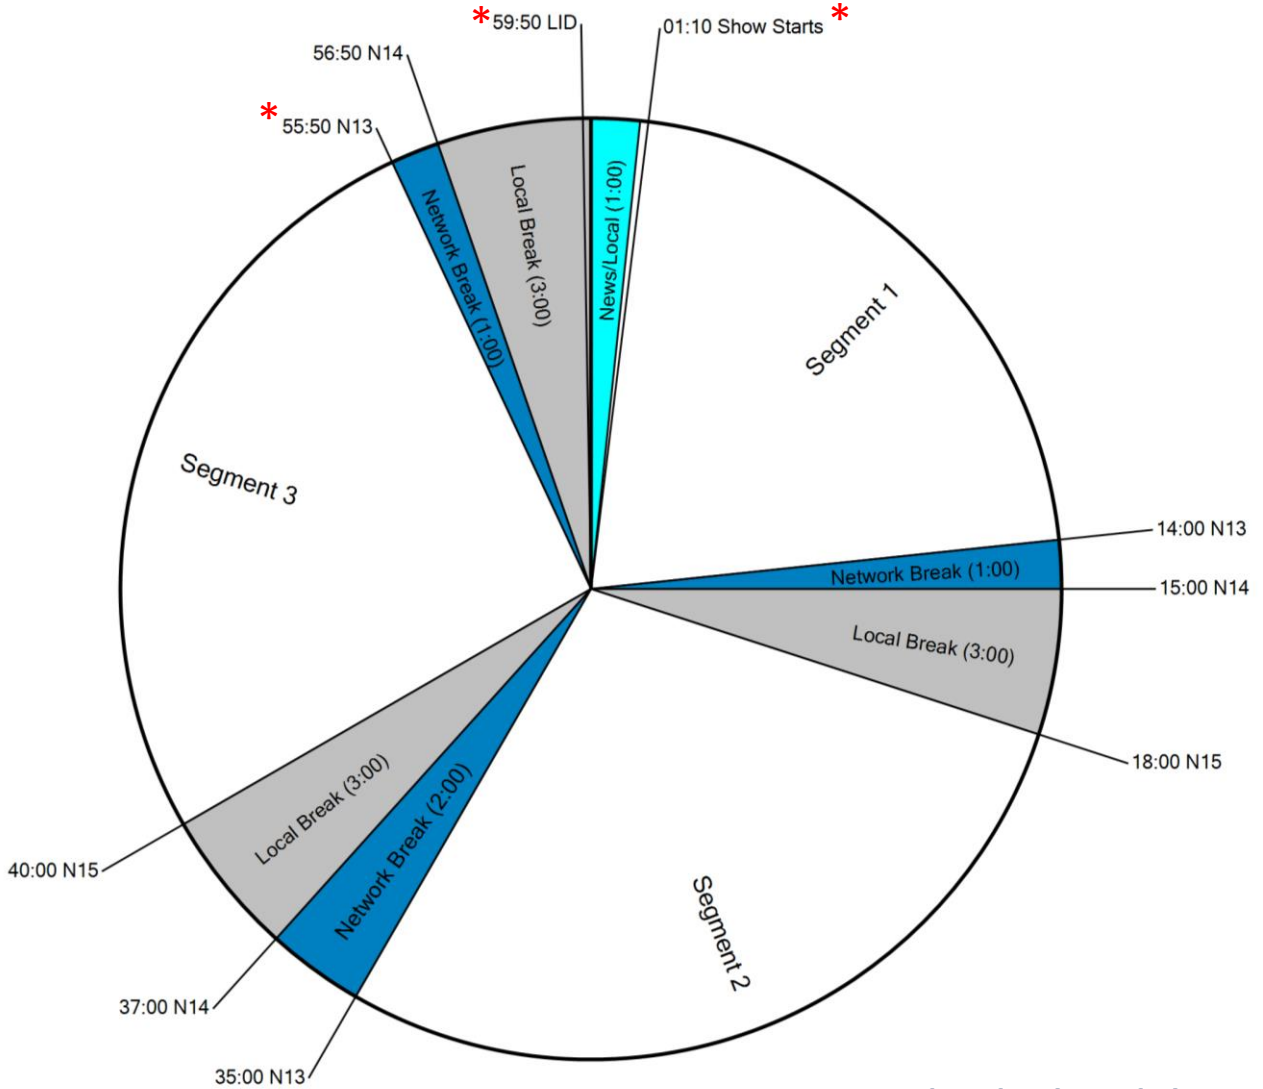

FORMAT CLOCK

XDS Program Name: Pat McAfee Show

NETCUES

N13	Pat McAfee Network Break Start
N14	Pat McAfee Local Break Start
N15	Pat McAfee :10 Rejoin
LID	Legal ID (at 59:50)

AVAILS

Local Min 10 / Network Min 4

Local breaks are filled by the Network

- Events marked with an asterisk have fixed times, all other times are approximate.

AFFILIATE TECHNICAL SERVICES

1-888-HELP450

AFFILIATE SALES

Rich Burg
212.824.2994
Rburg@westwoodone.com

FEED INFORMATION

Monday-Friday 10a-12n ET

EFFECTIVE DATE: September 9, 2019