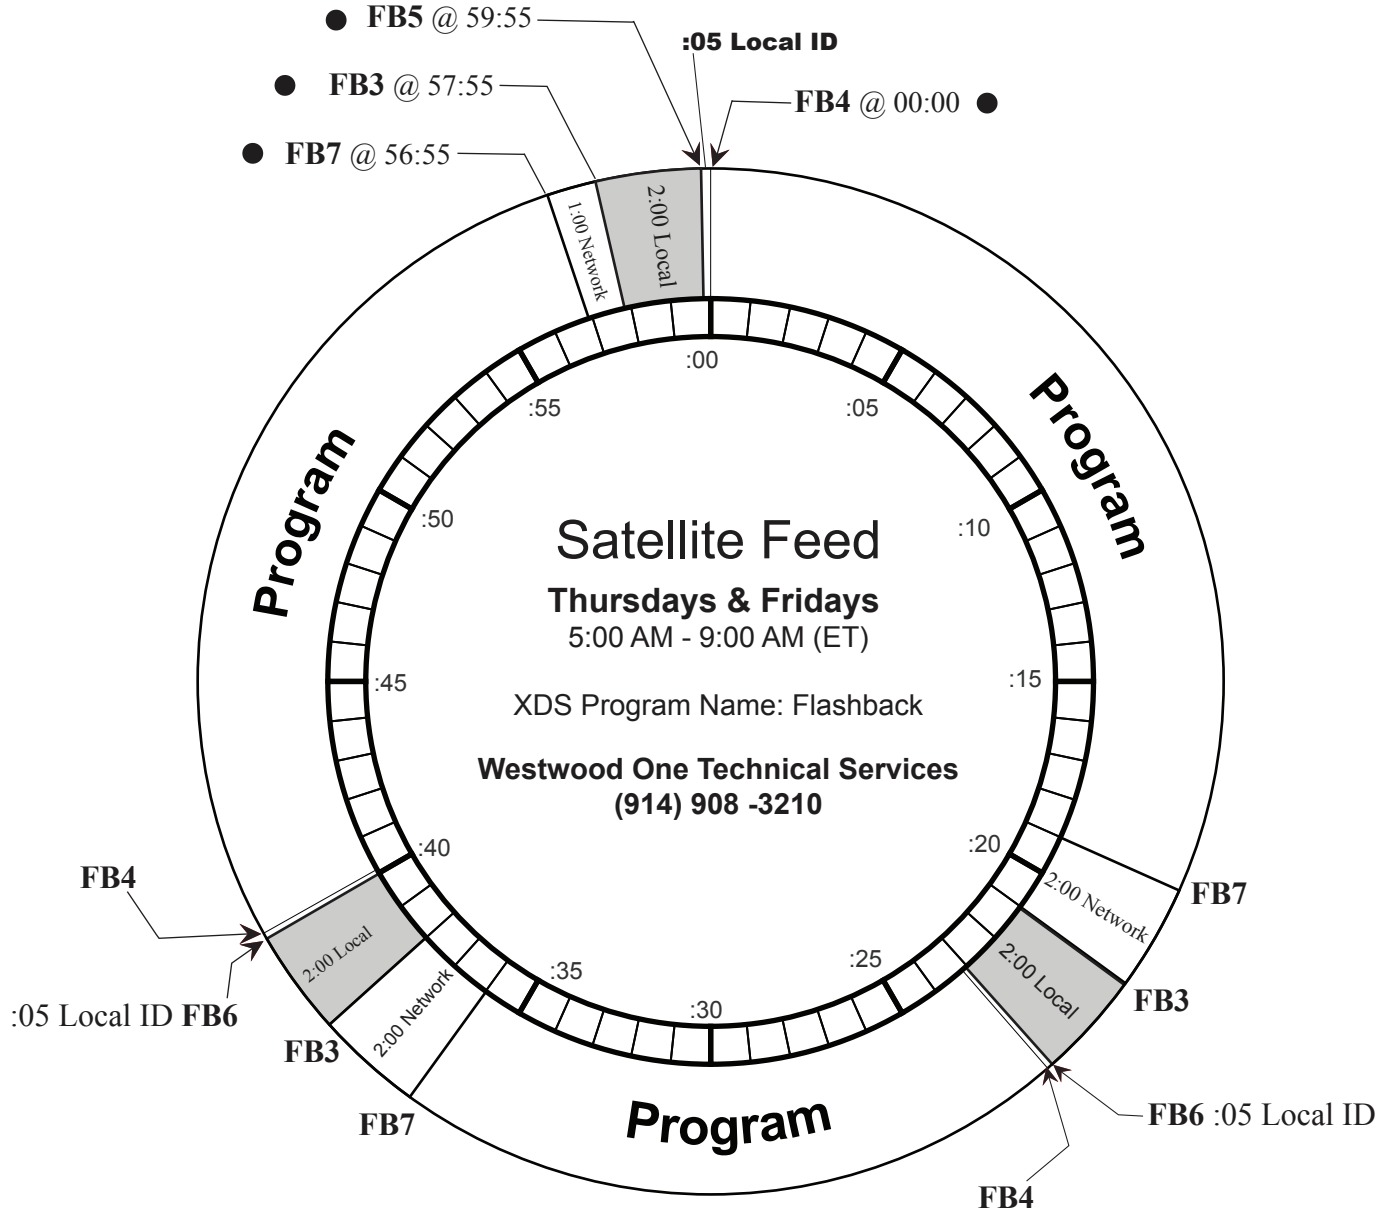

FLASHBACK

PROGRAM CLOCK

FUNCTION	NETCUE
Local Break Start.....	FB3
Segment Start	FB4
Local ID	FB5
Local Liner (:05)	FB6
Network Break Start	FB7

● :EXACT TIMES

COMMERCIAL INVENTORY

Network: 5:00
 Local (Maximum): 6:00

Except where exact times (●) are indicated, Breaks float and will occur at approximately 20:00, 37:00 and 56:55