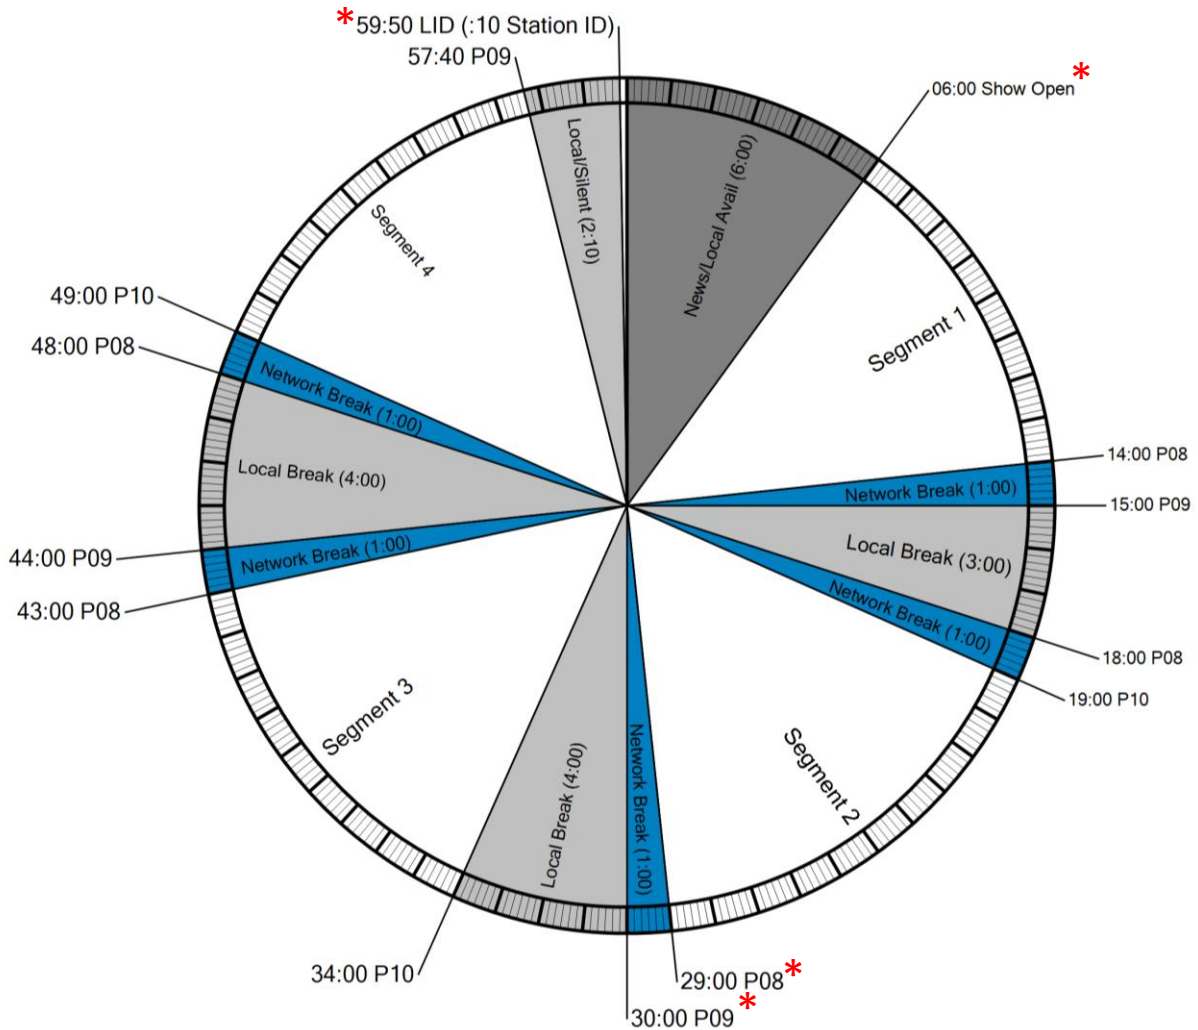

Westwood One

FORMAT CLOCK

XDS Program Name: Savage Nation

FEED TIME: MF 3p-4p EST

NETCUES

P08	Savage Net Spot Start
P09	Savage Local Spot Start
P10	Savage Program Rejoin (:10s local)
LID	Local ID

PROGRAM FUNCTIONS

Effective: 2019

Westwood One

FORMAT CLOCK

XDS Program Name: Savage Nation Podcast Hour

FEED TIME: MF 4p-5p EST

NETCUES

P08	Savage Net Spot Start
P09	Savage Local Spot Start
P10	Savage Program Rejoin (:10s local)
LID	Local ID