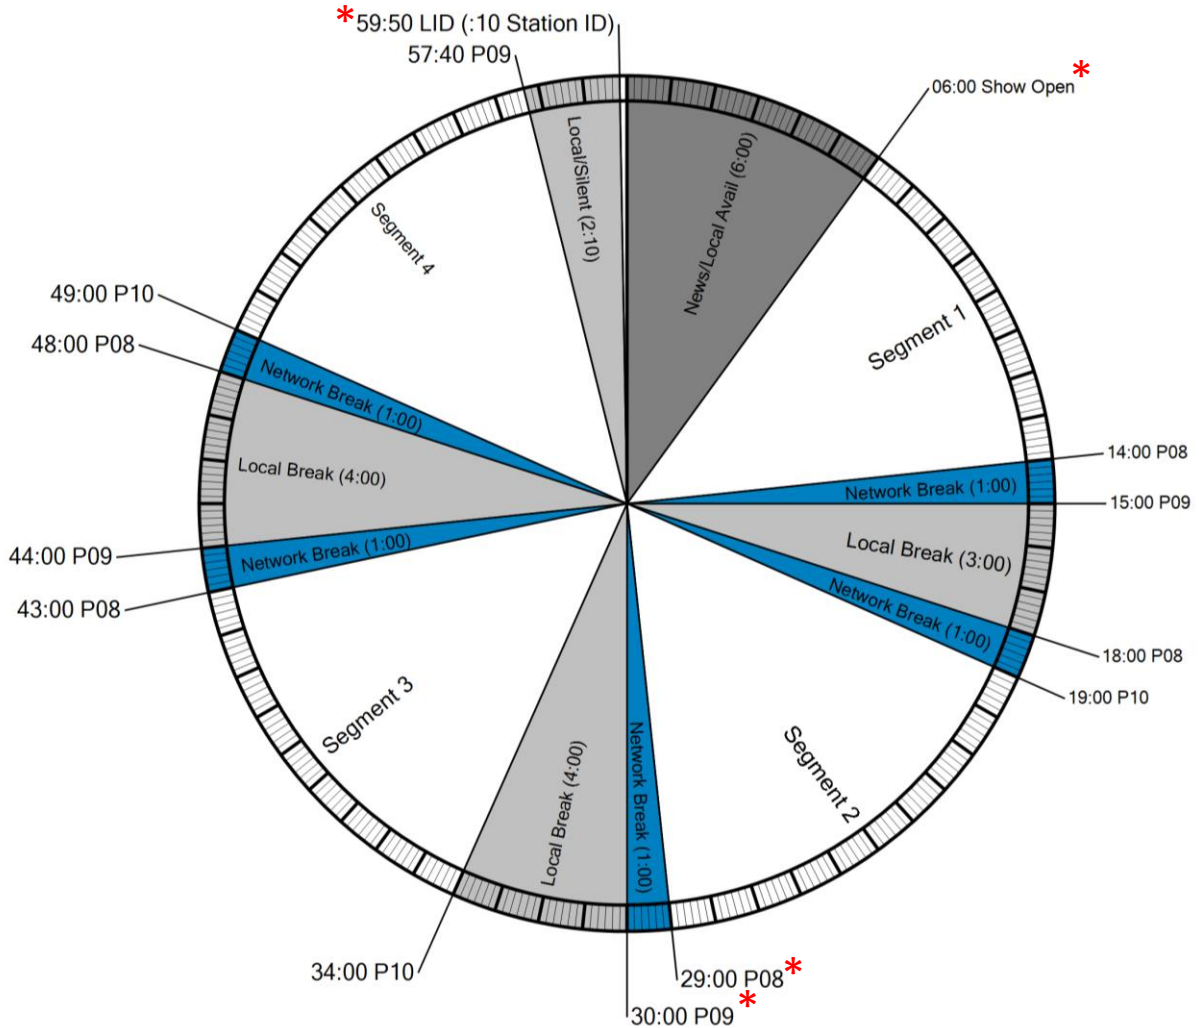

Westwood One

FORMAT CLOCK

XDS Program Name: Savage Nation

FEED TIME: MF 3p-4p EST

NETCUES

P08	Savage Net Spot Start
P09	Savage Local Spot Start
P10	Savage Program Rejoin (:10s local)
LID	Local ID

PROGRAM FUNCTIONS

Effective: 2019

Westwood One

FORMAT CLOCK

XDS Program Name: Savage Nation Podcast Hour

FEED TIME: MF 4p-5p EST

NETCUES

P08	Savage Net Spot Start
P09	Savage Local Spot Start
P10	Savage Program Rejoin (:10s local)
LID	Local ID