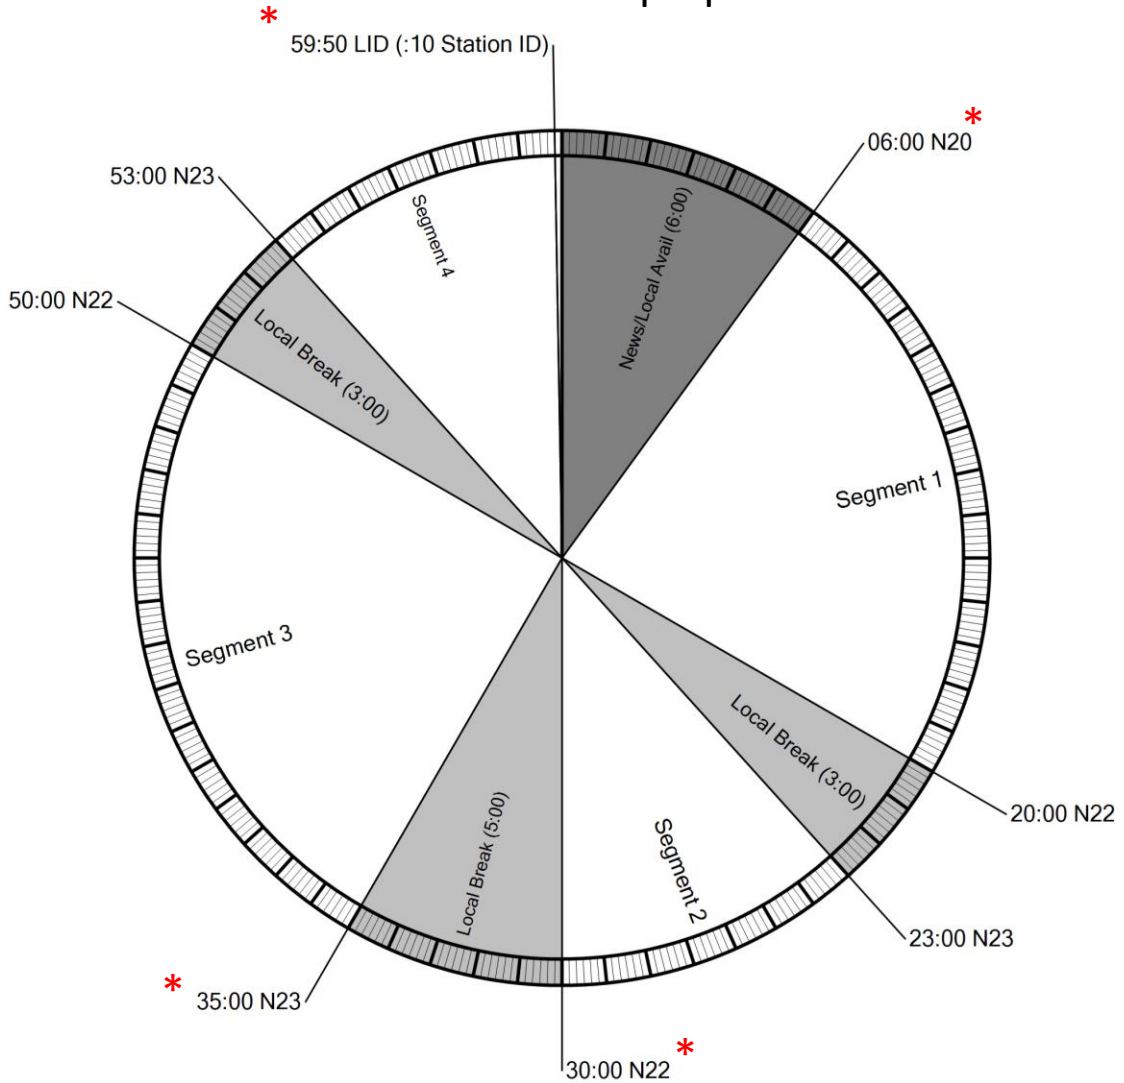

Westwood One

FORMAT CLOCK

XDS Program Name: Ben Shapiro Show 1-Hour

FEED TIME: MF 3p-4p EST

NETCUES

N20
N22
N23
LID

PROGRAM FUNCTIONS

Ben Shapiro Show Start
Local Break Start
Ben Shapiro Show Rejoin
Local ID

*Events marked with an asterisk have fixed times, all other times are approximate

Effective: Jan 7, 2019

Westwood One

FORMAT CLOCK

XDS Program Name: Ben Shapiro Show 2-Hour

FEED TIME: MF 4p-6p EST

NETCUES

N20
N22
N23
LID