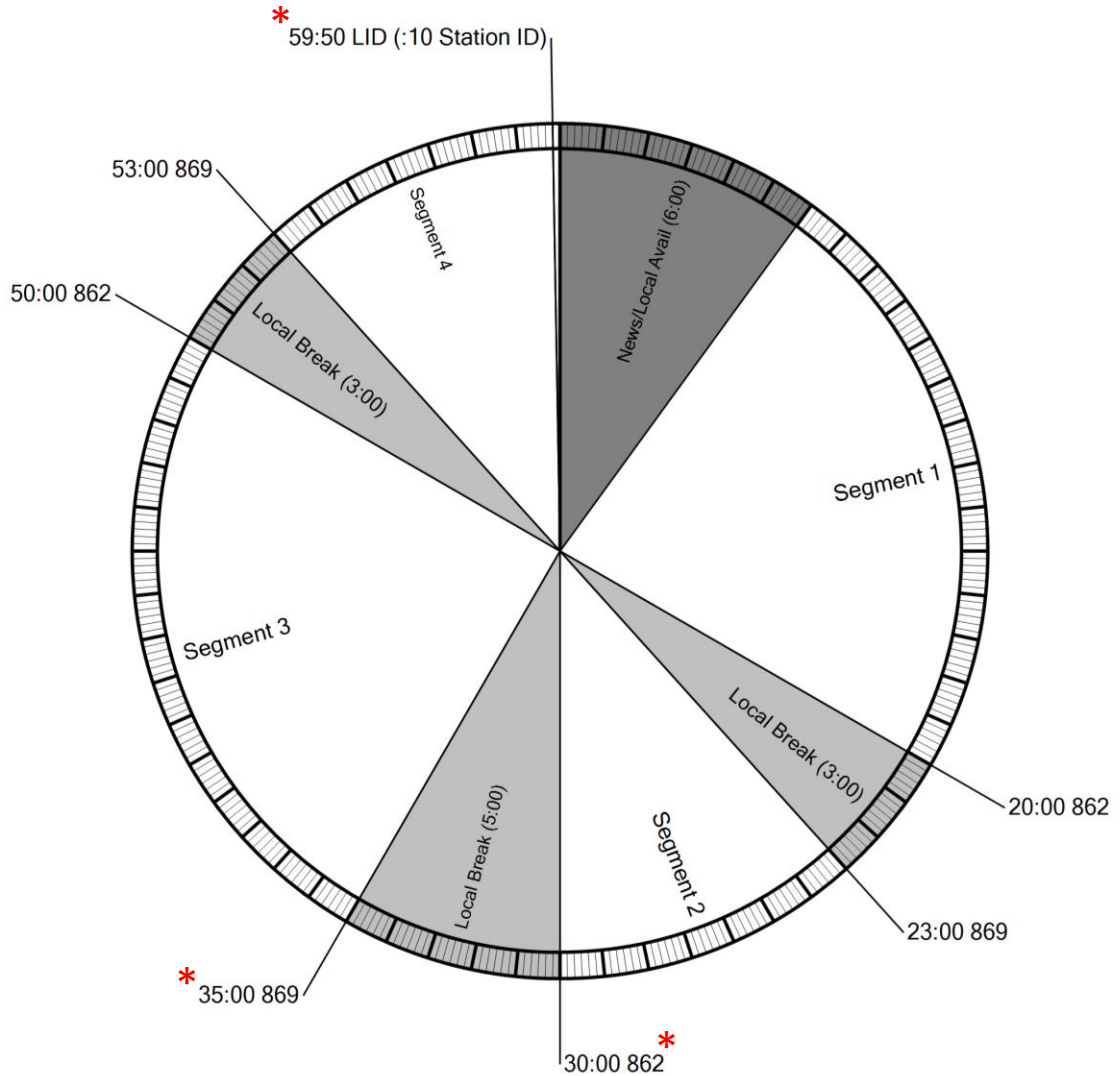

Westwood One

FORMAT CLOCK

XDS Program Name: Ben Shapiro Best Of
FEED TIME: Sat 10a-1p EST

NETCUES

862
869
LID

PROGRAM FUNCTIONS

Local Break Start
Ben Shapiro Show Rejoin
Local ID

AFFILIATE TECHNICAL SERVICES

1-888-HELP450

AFFILIATE SALES

Stuart Greenblatt 212-419-2946
sgreenblatt@westwoodone.com

AVAILS

Local Min 11/Network 4 Live In-Content Reads
Local Avails will be filled by PSAs

*Events marked with an asterisk have fixed times, all other times are approximate

Effective: Jan 12, 2019