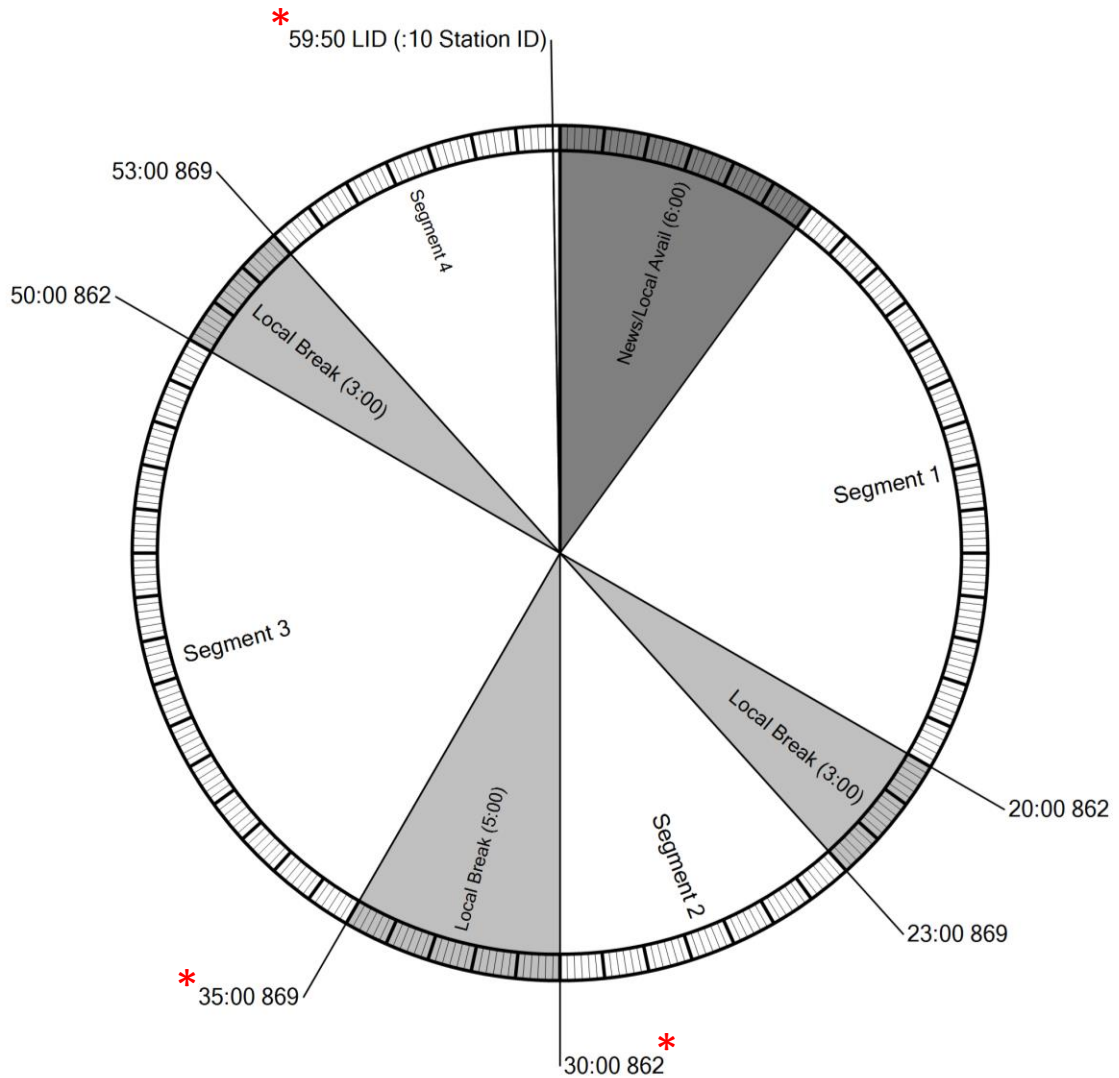

AVAILS

Local Min 11/Network 4 Live In-Content Reads
Local Avails will be filled by PSAs

*Events marked with an asterisk have fixed times, all other times are approximate

Effective: Jan 7, 2019

Westwood One

FORMAT CLOCK

XDS Program Name: Ben Shapiro Best Of

FEED TIME: Sat 10a-1p EST

NETCUES

862
869
LID

PROGRAM FUNCTIONS

Local Break Start
Ben Shapiro Show Rejoin
Local ID

AVAILS