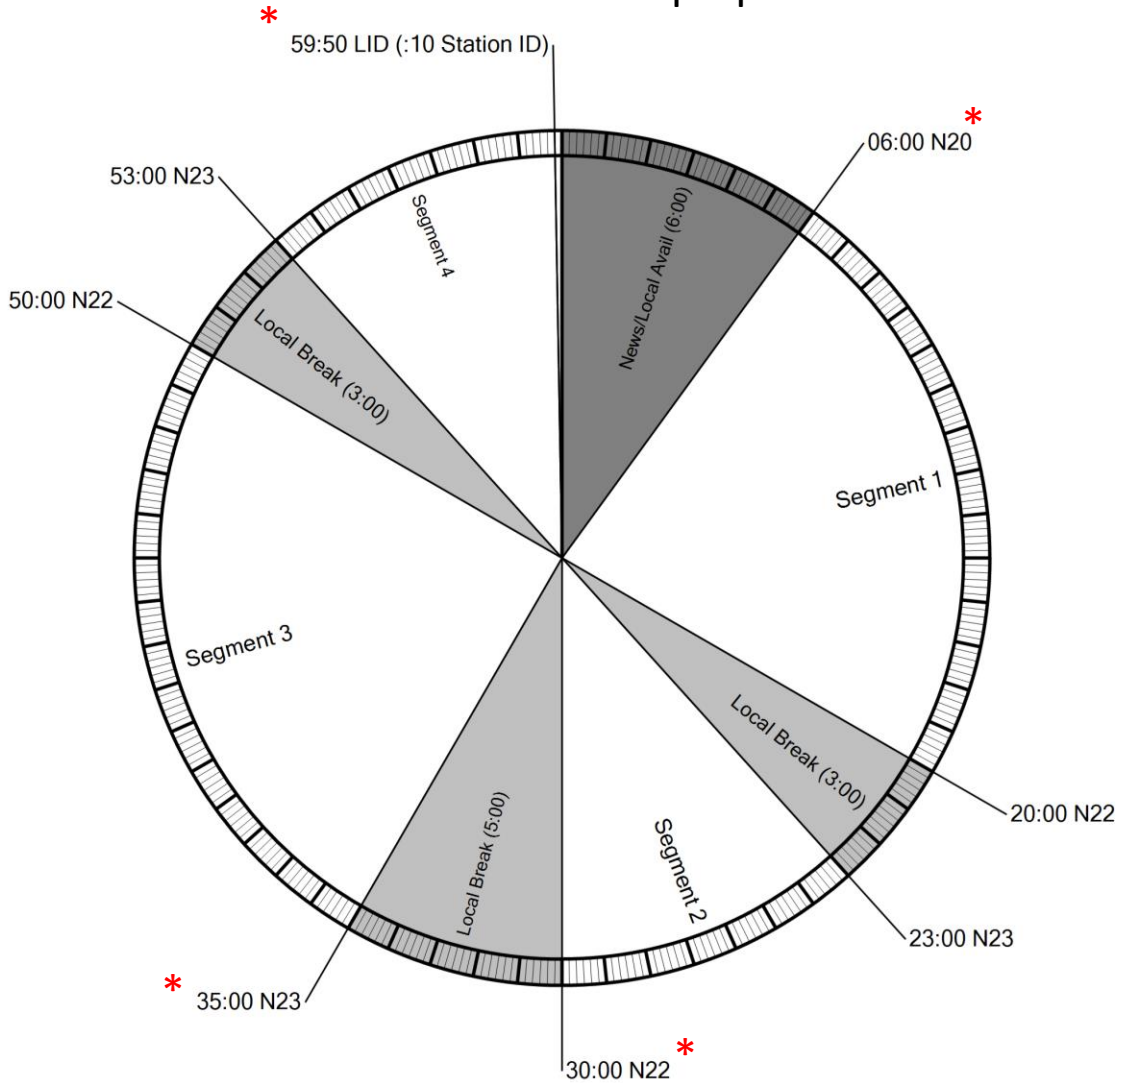

*Events marked with an asterisk have fixed times, all other times are approximate

Effective: Jan 7, 2019

Westwood One

FORMAT CLOCK

XDS Program Name: Ben Shapiro Show 2-Hour

FEED TIME: MF 4p-6p EST

NETCUES

N20
N22
N23
LID