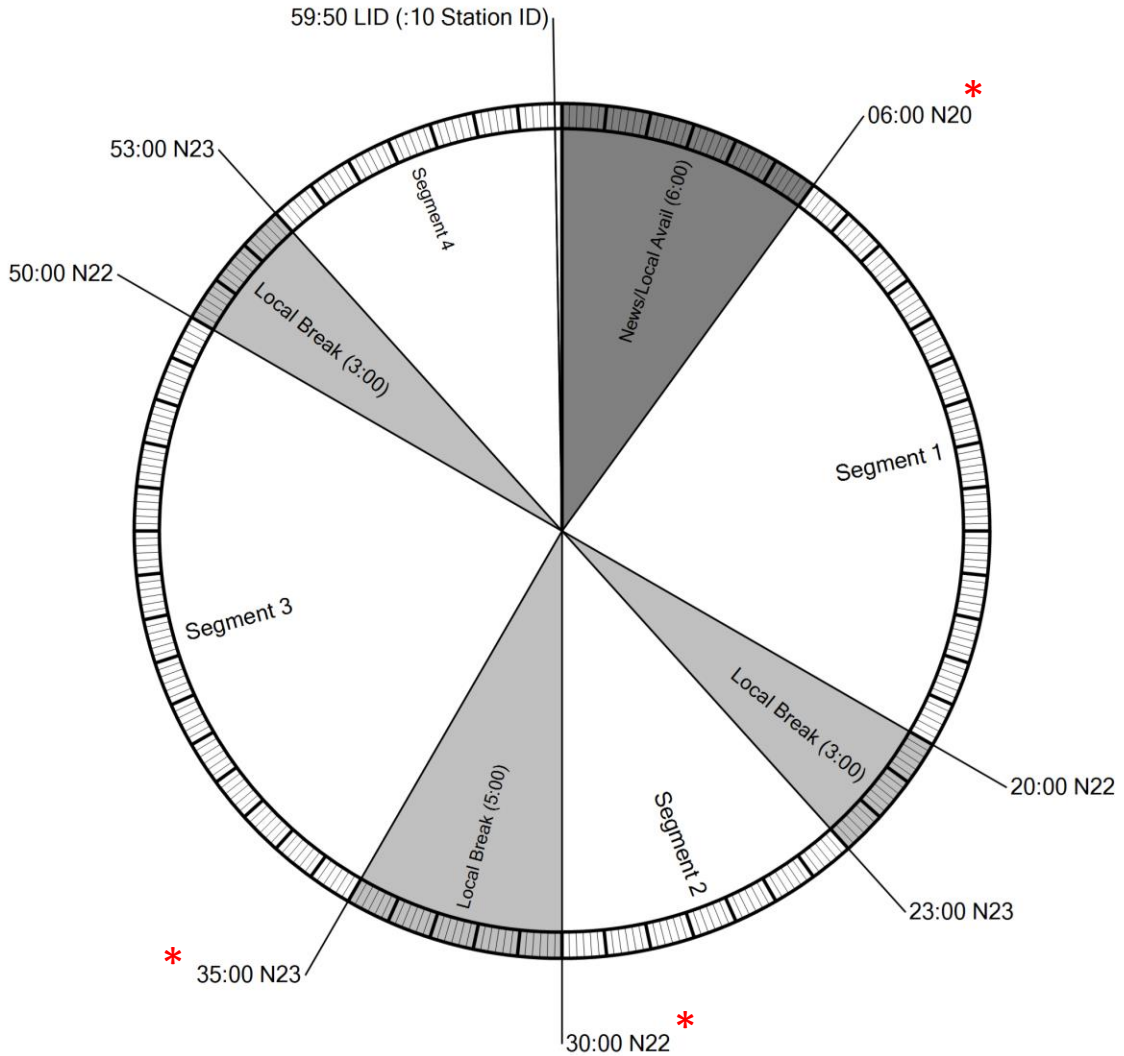

Westwood One

FORMAT CLOCK

XDS Program Name: Ben Shapiro Show Live

FEED TIME: MF 4p-6p EST

NETCUES

N20
N22
N23
LID

PROGRAM FUNCTIONS

Ben Shapiro Show Start
Local Break Start
Ben Shapiro Show Rejoin
Local ID

*Events marked with an asterisk have fixed times, all other times are approximate

Effective: 2019

Westwood One

FORMAT CLOCK

XDS Program Name: Ben Shapiro Podcast Hour

FEED TIME: MF 3p-4p EST

NETCUES

N20
N22
N23
LID