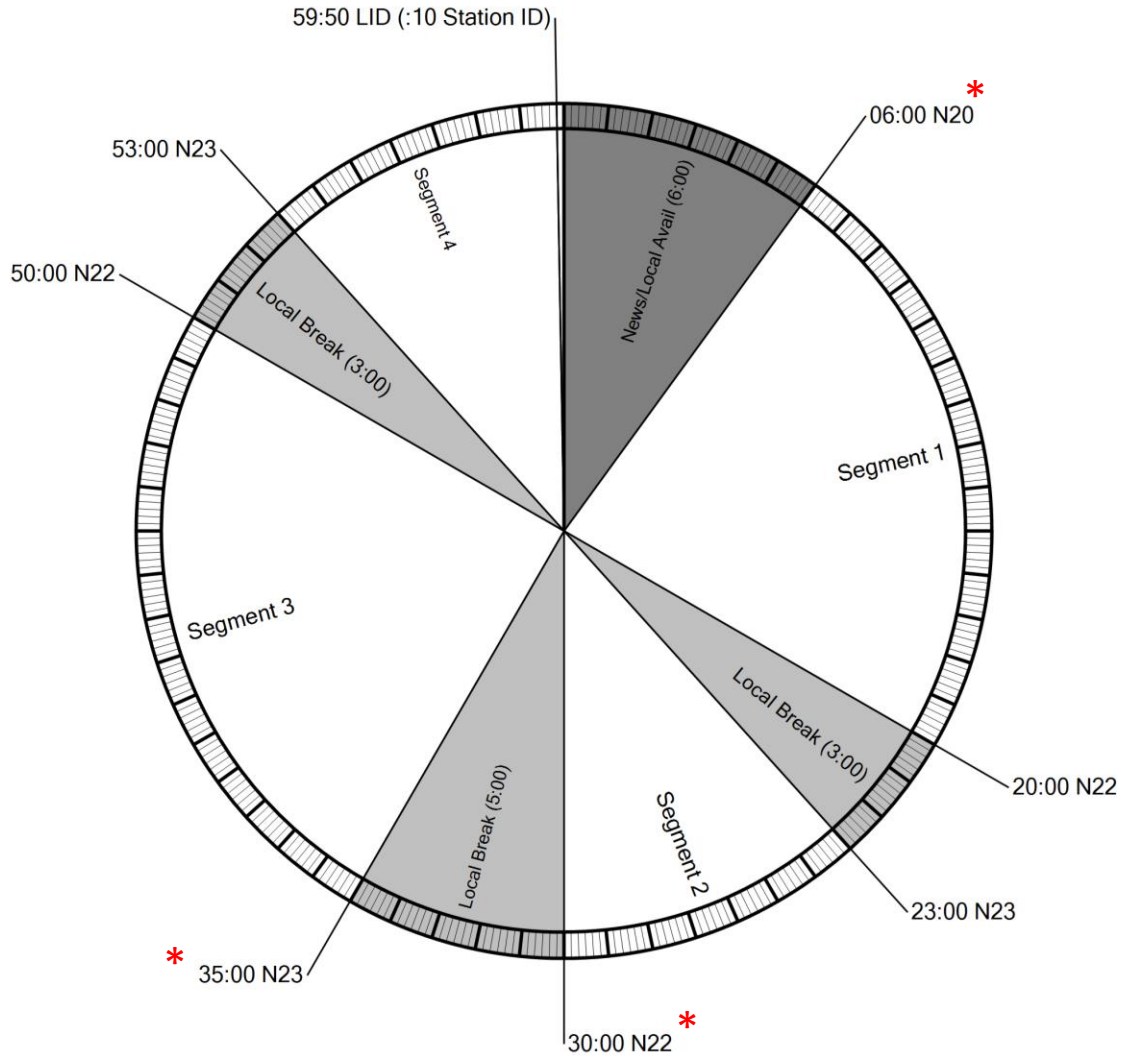

Westwood One

FORMAT CLOCK

XDS Program Name: Ben Shapiro Show Live

FEED TIME: MF 4p-6p EST

NETCUES

N20
N22
N23
LID

PROGRAM FUNCTIONS

Ben Shapiro Show Start
Local Break Start
Ben Shapiro Show Rejoin
Local ID

*Events marked with an asterisk have fixed times, all other times are approximate

Effective: 2019

Westwood One

FORMAT CLOCK

XDS Program Name: Ben Shapiro Podcast Hour

FEED TIME: MF 3p-4p EST

NETCUES

N20
N22
N23
LID