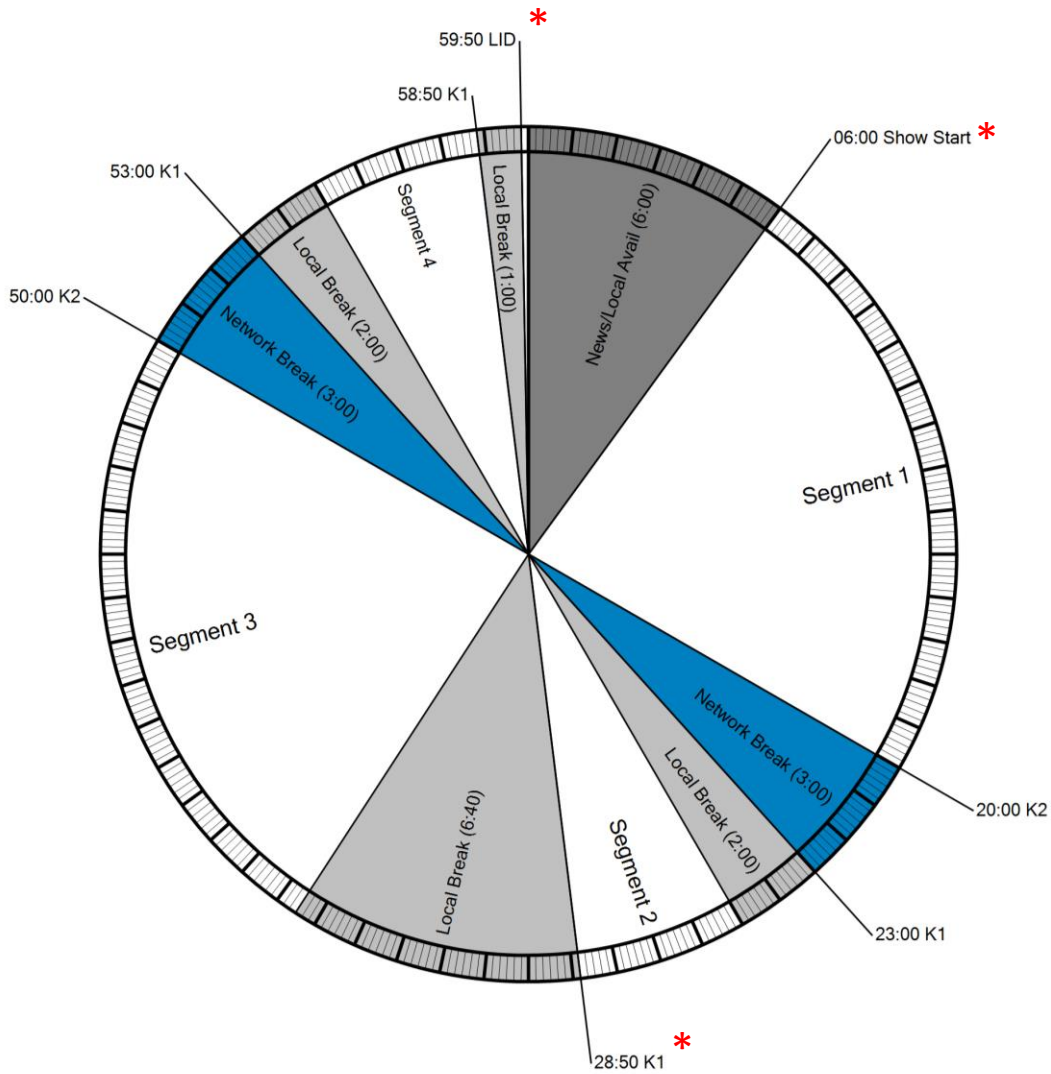

Wegener Channel 102 FEED TIME: Saturday 12-3pm EST

CLOSURES

K1
K2

PROGRAM FUNCTIONS

Local Stopset Start
Local ID

AFFILIATE TECHNICAL SERVICES

1-888-HELP450

AFFILIATE SALES

Stuart Greenblatt 212-419-2946
sgreenblatt@westwoodone.com

AVAILS

Local Min 11:30/Network Min 6
Local Avails will be filled by PSAs
No Fill at 29:50 for local ID

*Events marked with an asterisk have fixed times, all other times are approximate