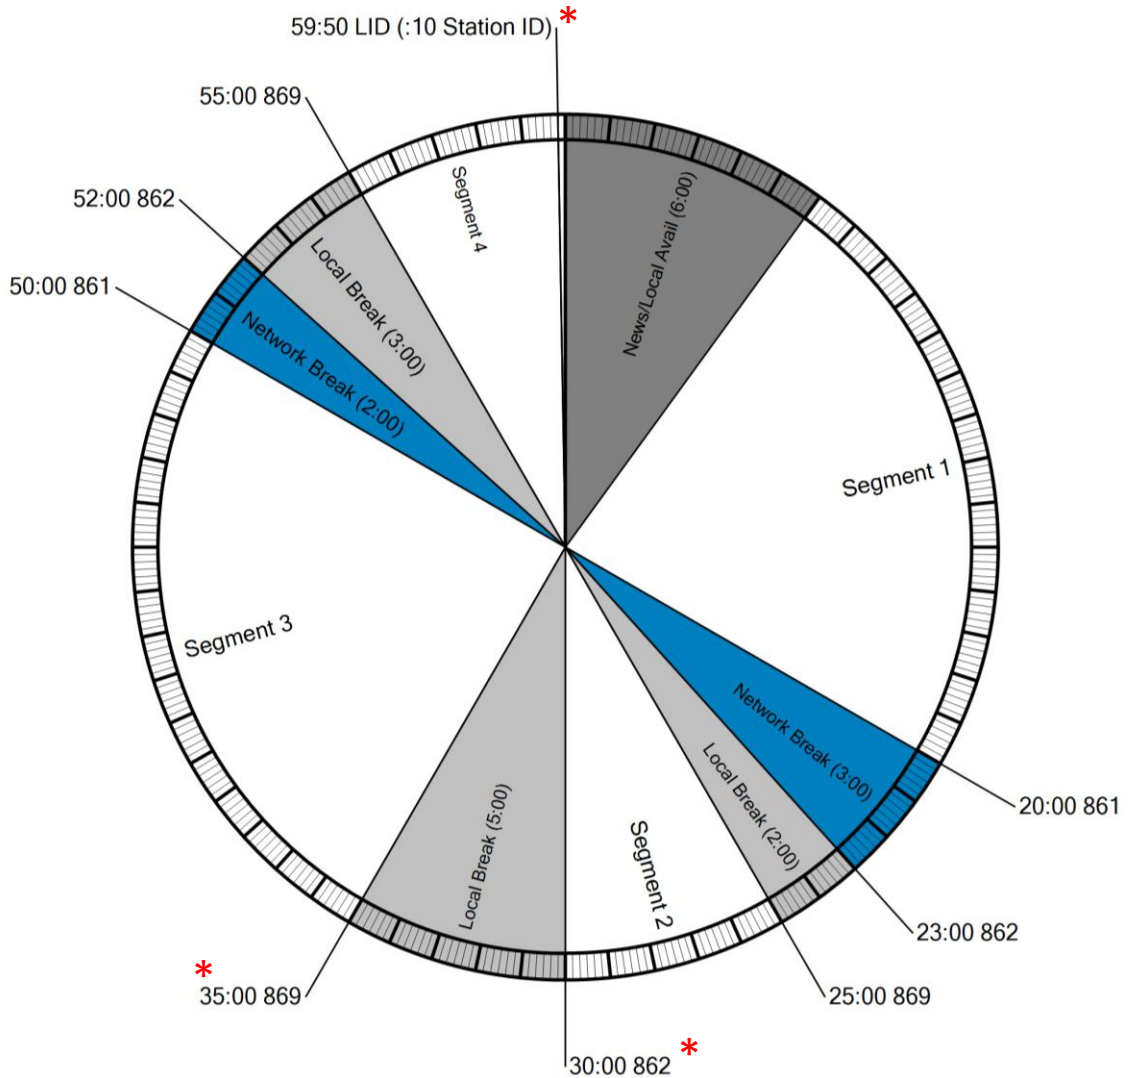

Westwood One

FORMAT CLOCK

XDS Program Name: Ben Shapiro Best Of
FEED TIME: Sat 10:06am-1pm ET

NETCUES

861	Net Spot Start
862	Local Break Start
869	Ben Shapiro Show Rejoin
LID	Local ID

AVAILS

Local Min 10/Network Min 5
Local Avails will be filled by PSAs