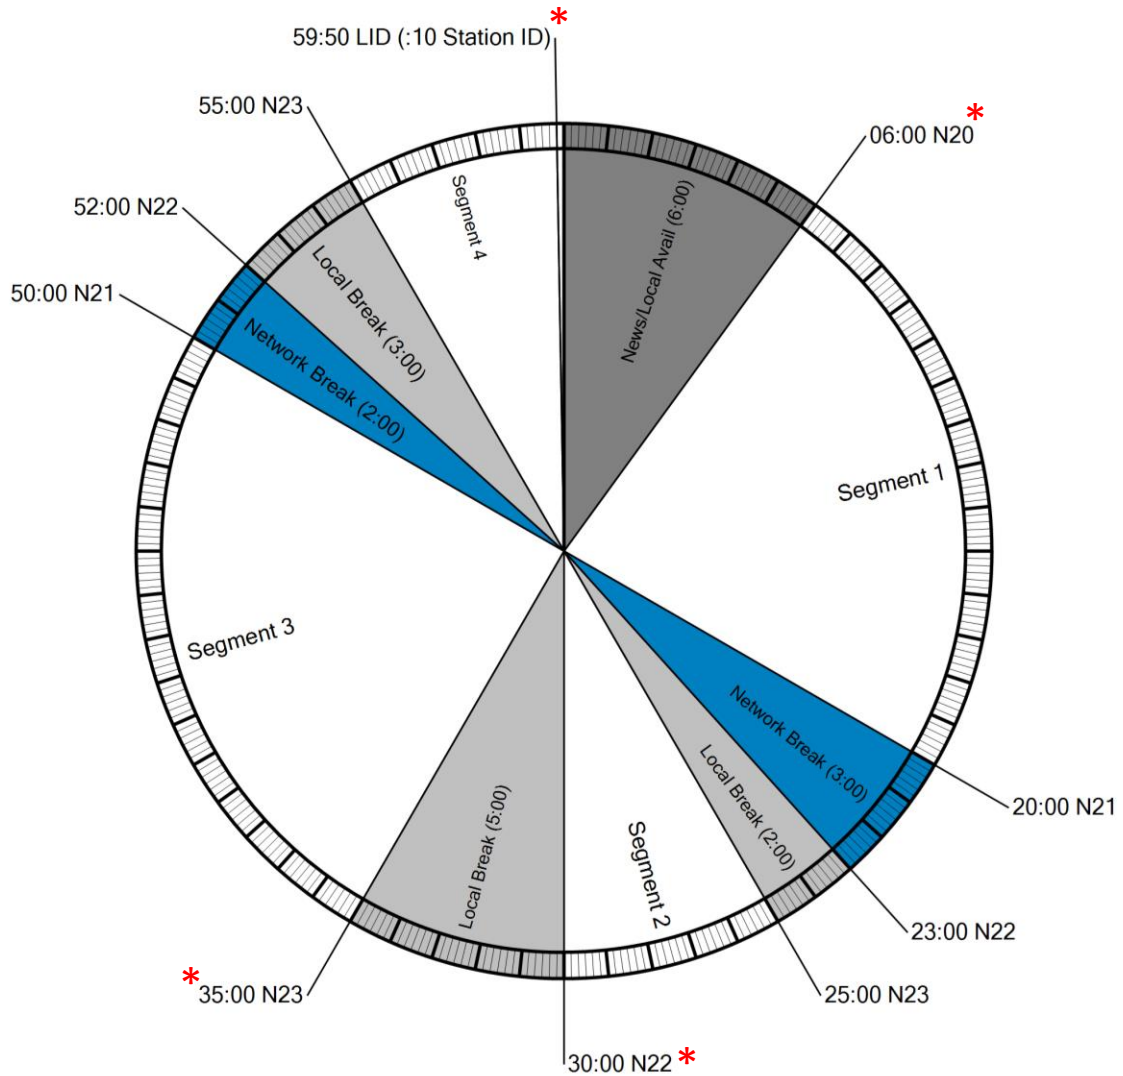

Westwood One

FORMAT CLOCK

XDS Program Name: Ben Shapiro Show

FEED TIME: MF 5p-6p EST

NETCUES

N20
N21
N22
N23
LID

PROGRAM FUNCTIONS

Ben Shapiro Show Start
Net Spot Start
Local Break Start
Ben Shapiro Show Rejoin
Local ID