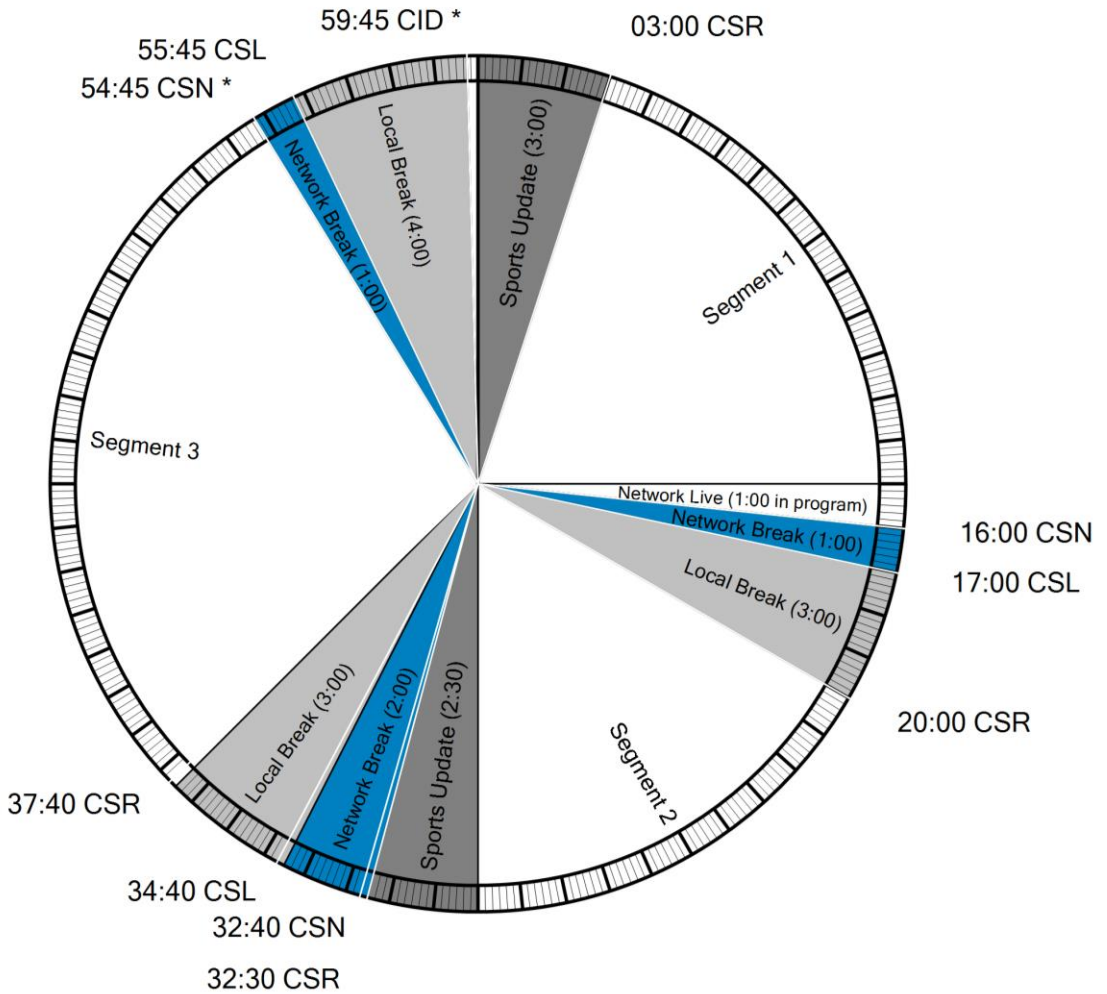

# FORMAT CLOCK

Weekends

Sa 2a-Mon 2a ET

LOCAL BREAKS ARE FILLED  
 TRANSMITTED IN STEREO