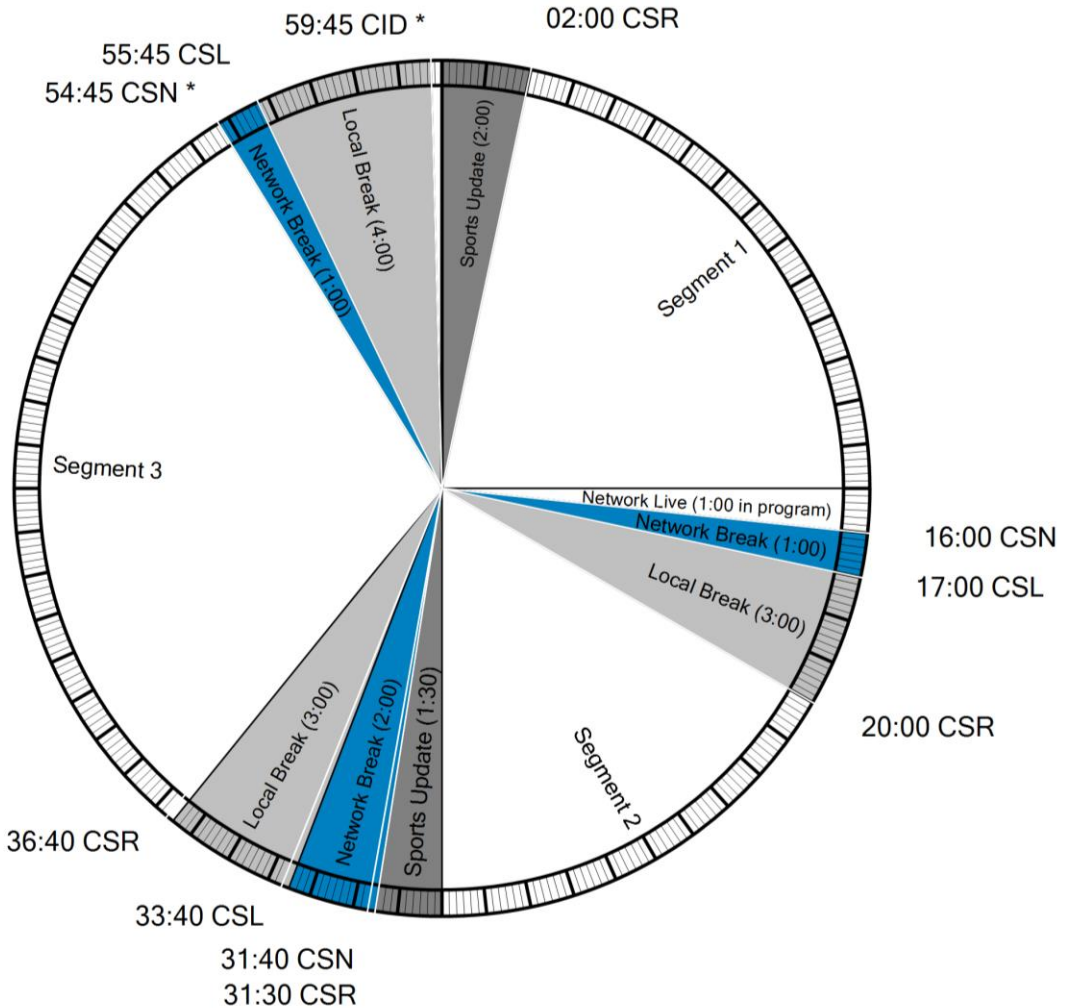

Westwood One

FORMAT CLOCK

Tiki & Tierney

Mon-Fri 3p-6p ET

NETCUES

CSN
 CSL
 CSR
 CID

PROGRAM FUNCTIONS

CBS Sports Network Break Start
 CBS Sports Local Break Start
 CBS Local Bumper (:10sec)
 CBS Legal ID (network is silent)

Except where exact times are indicated (*), local breaks and imaging breaks float and will occur at approximate times noted.

LOCAL BREAKS ARE FILLED
 TRANSMITTED IN STEREO

AFFILIATE TECHNICAL SERVICES

1-888-HELP450