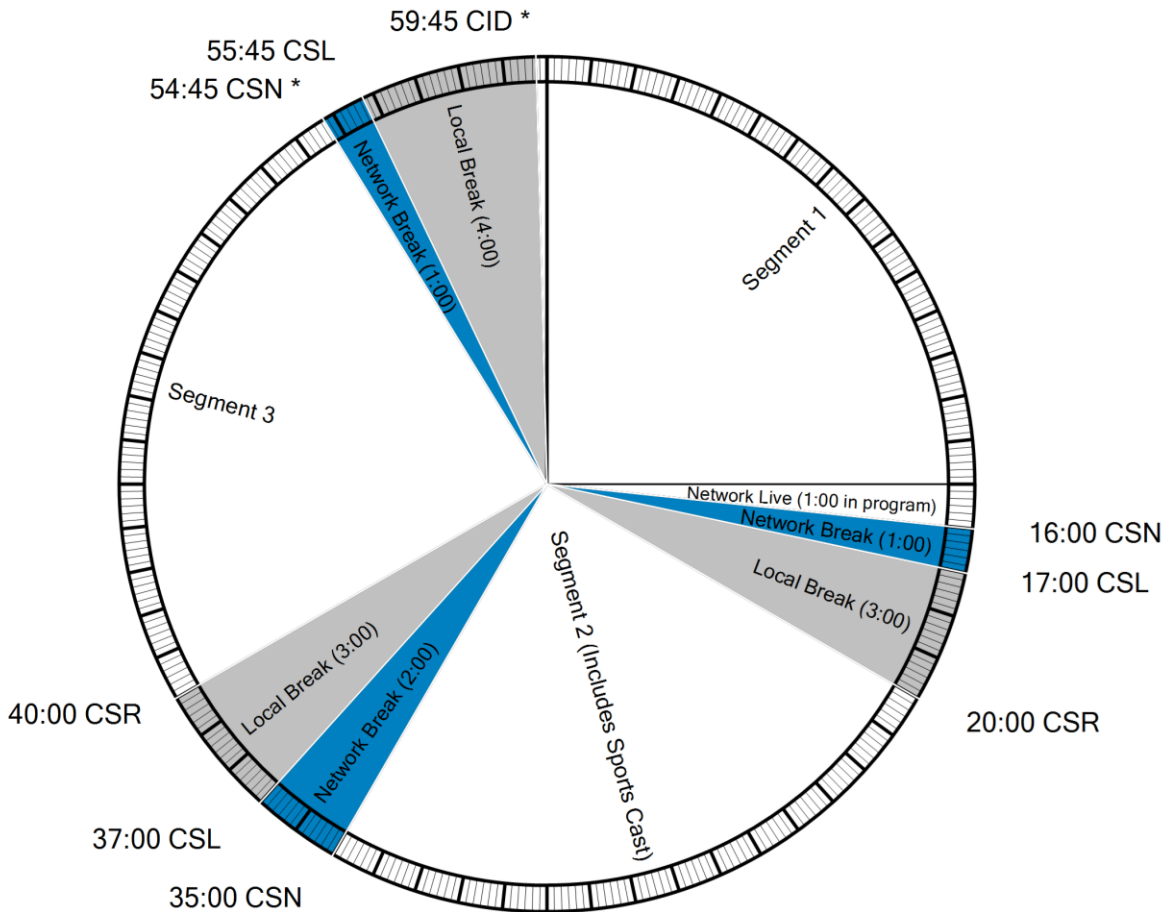

Westwood One

FORMAT CLOCK

Taz and the Moose

Mon-Fri 6a-9a ET

NETCUES

CSN
CSL
CSR
CID

PROGRAM FUNCTIONS

CBS Sports Network Break Start
CBS Sports Local Break Start
CBS Local Bumper (:10sec)
CBS Legal ID (network is silent)

Except where exact times are indicated (*), local breaks and imaging breaks float and will occur at approximate times noted.

LOCAL BREAKS ARE FILLED
TRANSMITTED IN STEREO

AFFILIATE TECHNICAL SERVICES

1-888-HELP450

AFFILIATE SALES

Jon Wilson jwilson@westwoodone.com

Effective: January 1, 2018