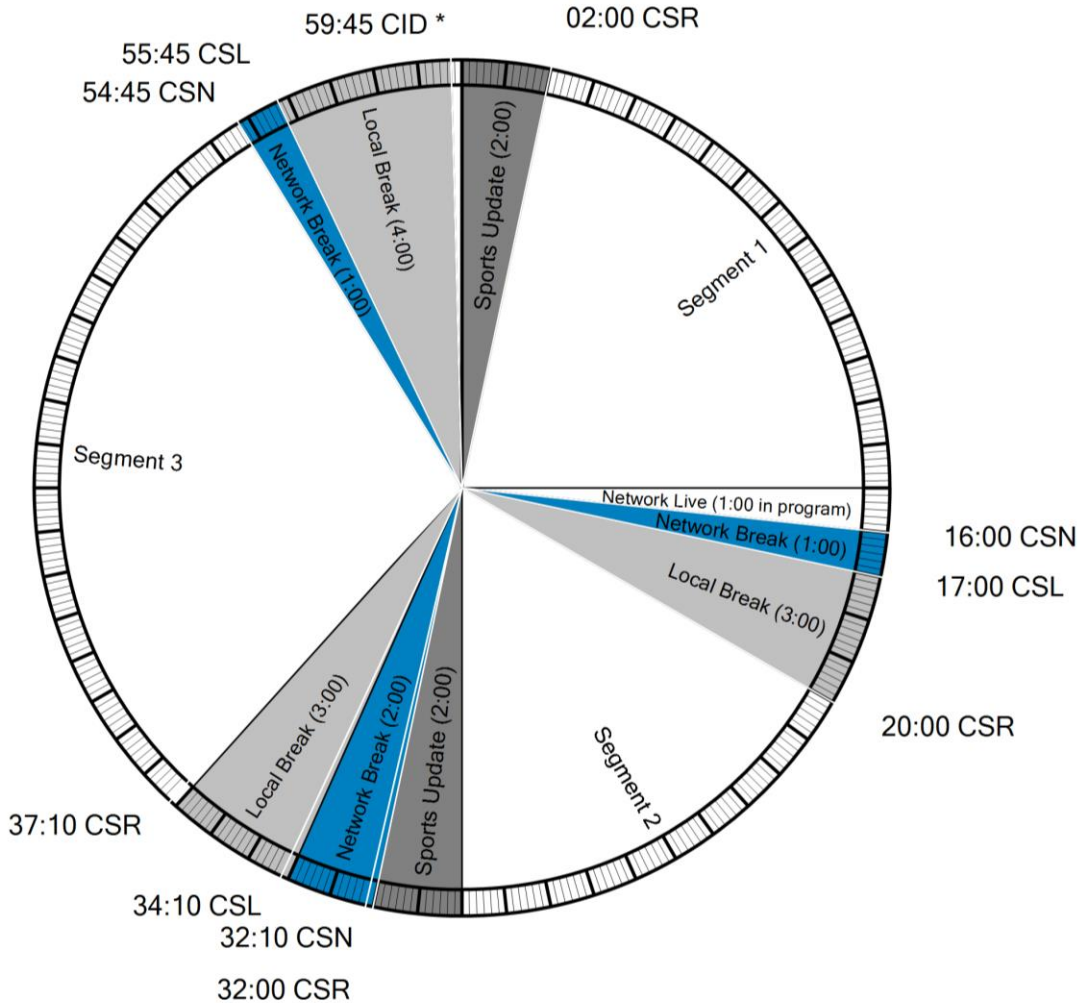

Westwood One

FORMAT CLOCK

Reiter Than You

Mon-Fri 6p-10p ET

NETCUES

CSN
 CSL
 CSR
 CID

PROGRAM FUNCTIONS

CBS Sports Network Break Start
 CBS Sports Local Break Start
 CBS Local Bumper (:10sec)
 CBS Legal ID (network is silent)

Except where exact times are indicated (*), local breaks and imaging breaks float and will occur at approximate times noted.

LOCAL BREAKS ARE FILLED
 TRANSMITTED IN STEREO

AFFILIATE TECHNICAL SERVICES

1-888-HELP450