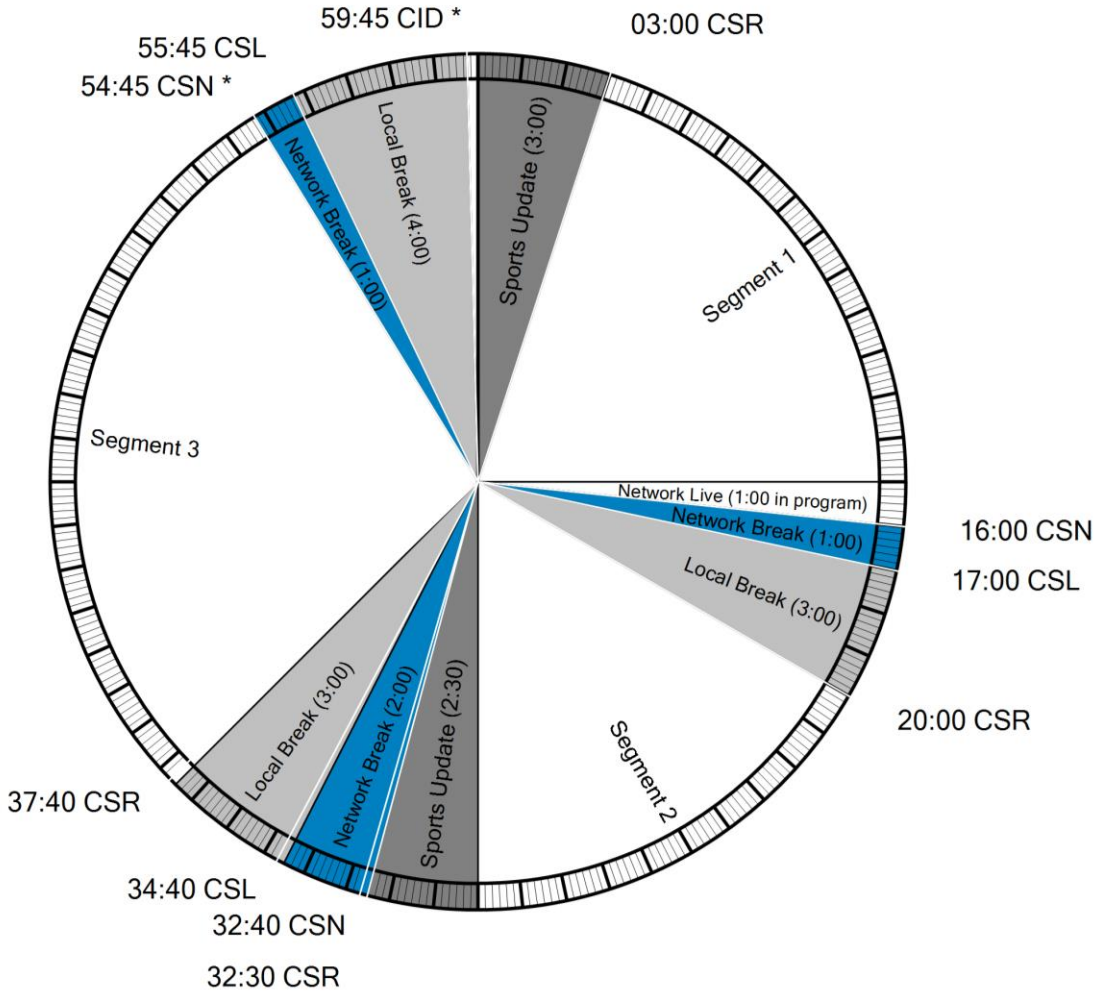

# FORMAT CLOCK

Amy Lawrence

Mon-Fri 2a-6a

LOCAL BREAKS ARE FILLED  
 TRANSMITTED IN STEREO