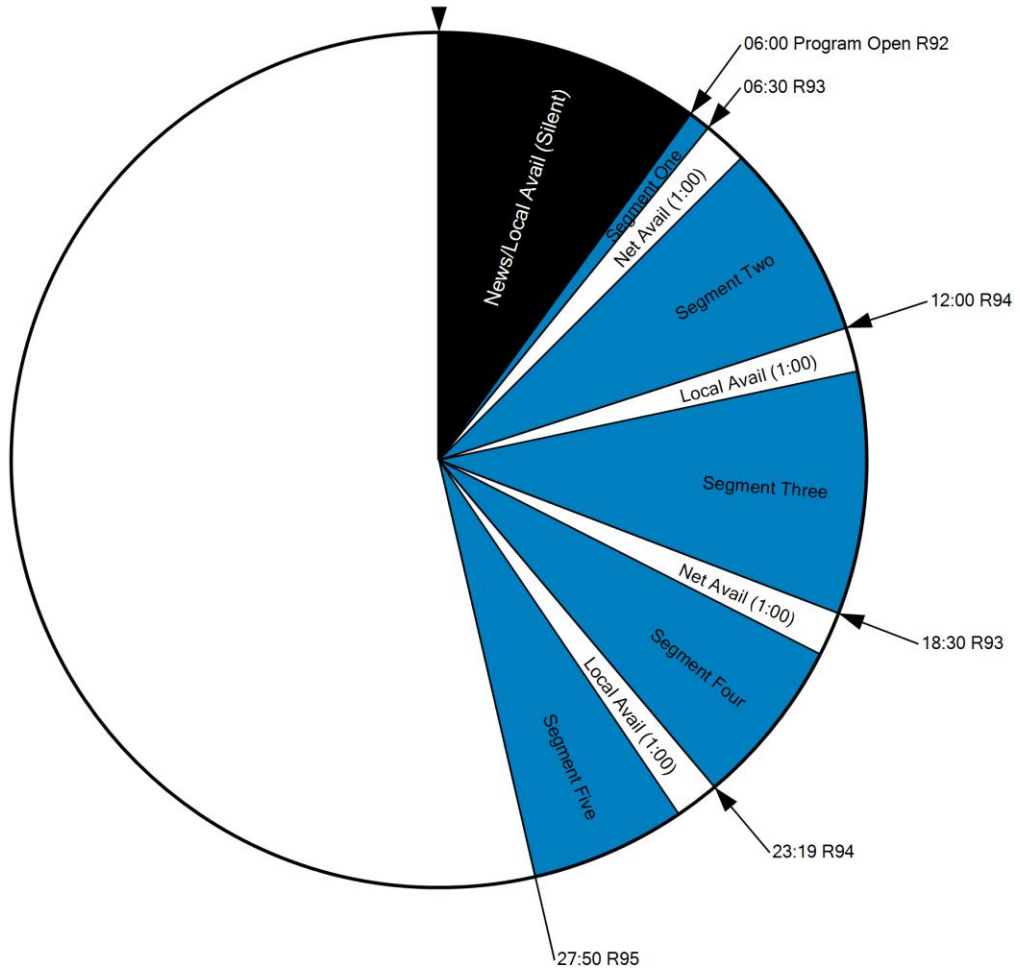

FORMAT CLOCK

XDS Program Name: Week in Review

NETCUES

- R92 Week in Review Program Start
- R93 Week in Review Net Avail Start
- R94 Week in Review Local Avail Start
- R95 Week in Review Program End

AFFILIATE TECHNICAL SERVICES

914-908-3210

FEED INFORMATION

Friday 10:06PM - 10:27:50 PM ET
 Saturday 5:06AM - 5:27:50 AM ET
 (All times are Eastern)

AVAILS

Local Min 2 / Network Min 2

The Program Open and End times are fixed; all other times float.