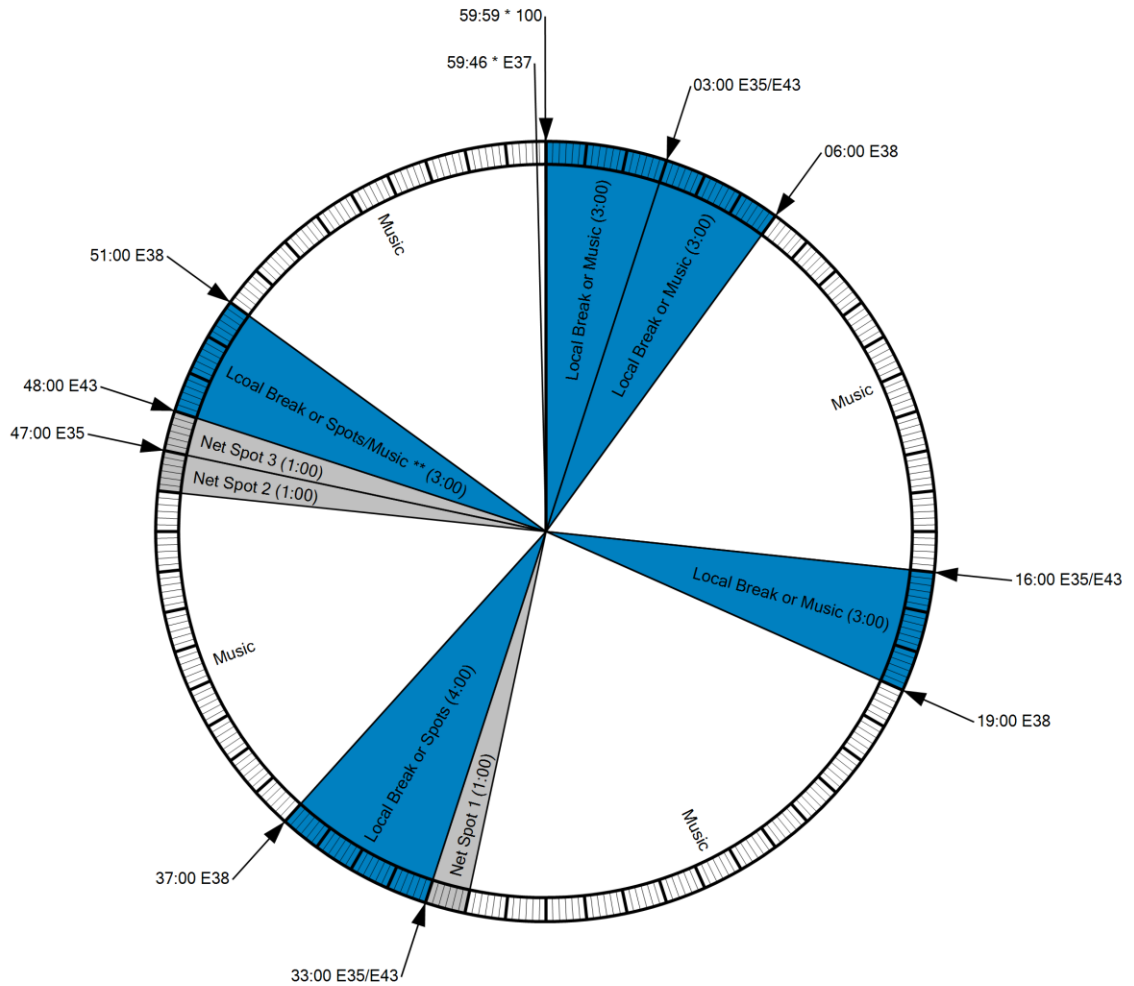

FORMAT CLOCK

PROGRAM FUNCTIONS

- Local Call Letters (:03) (floating)
- Local Stopset Start (2 min Affiliates)
- Local ID (:14) + 3 min option *
- Local Liner (:07)
- Fast Jingle End (:04) (floating)
- Medium Jingle End (:04) (floating)
- Slow Jingle End (:04) (floating)
- Local Stopset Start (3 min Affiliates)
- Automated Time Sync @59:59*

NETCUES

- E33
- E35
- E37
- E38
- E40
- E41
- E42
- E43
- 100

AFFILIATE TECHNICAL SERVICES

914-908-3210

ALL TIMES ARE APPROXIMATE

* Exact Time

** Spots: Mon-Fri 6a-6p ET
Music: Mon-Fri 6p-6a ET, Weekends