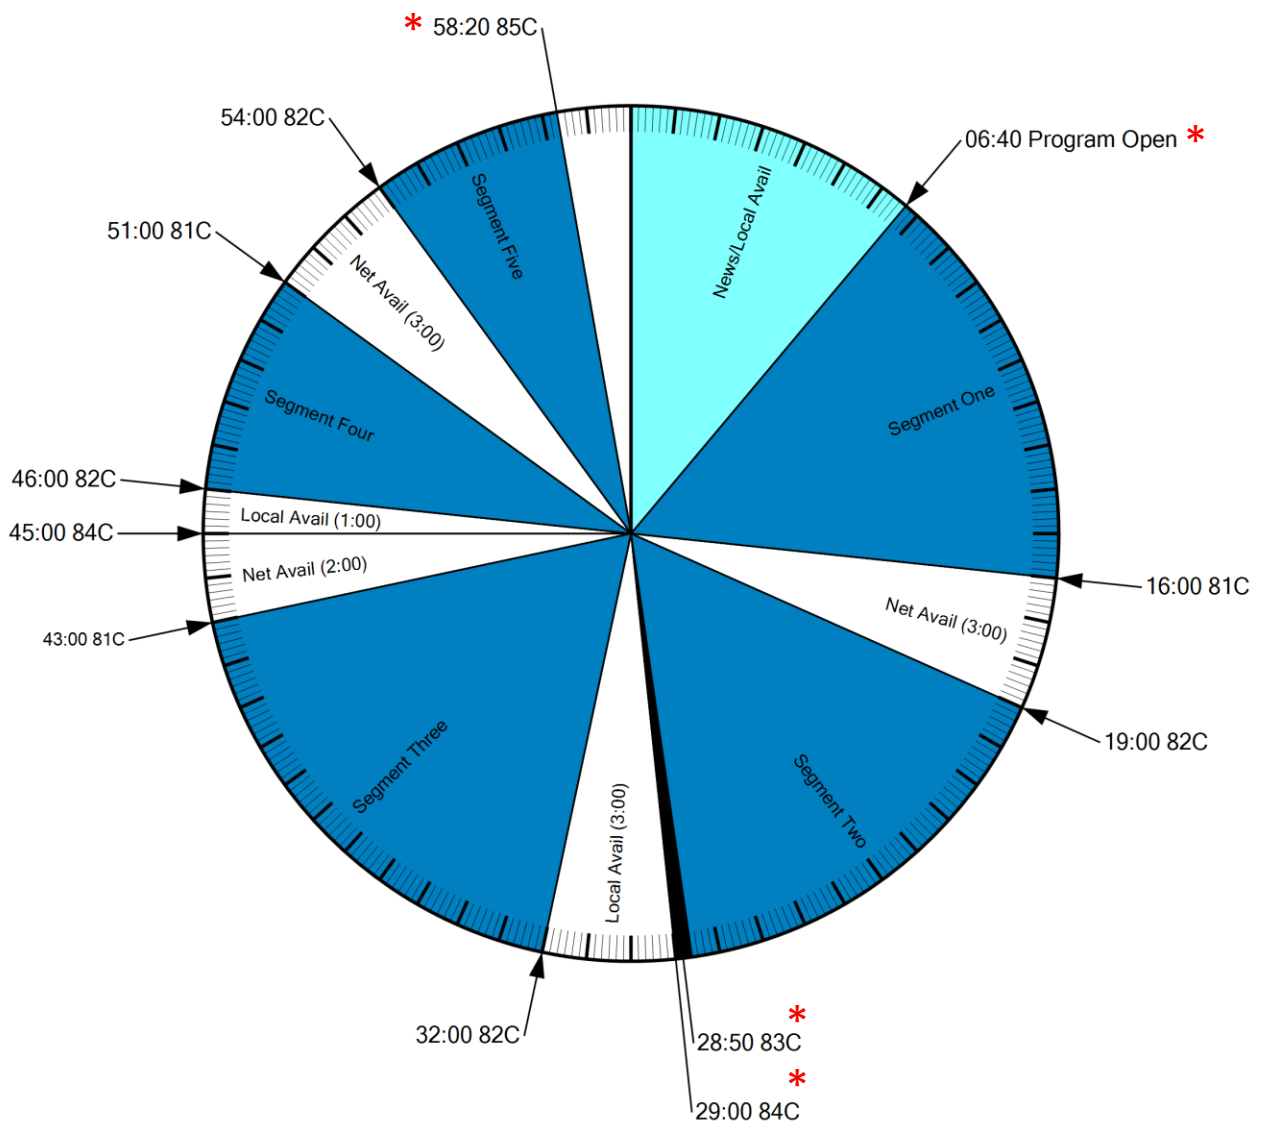

FORMAT CLOCK

XDS Program Name: Jim Bohannon Show

NETCUES

81C	Jim Bohannon Net Start
82C	Jim Bohannon Rejoin
83C	Jim Bohannon Local ID
84C	Jim Bohannon Local Avail
85C	Jim Bohannon Hour End

AFFILIATE TECHNICAL SERVICES

914-908-3210

FEED INFORMATION

Mon-Fri 10p-1a ET
 Promo Feed is Tues-Sat at 1:00pm ET

AVAILS

Local Min 4 / Network Min 8

- Events marked with an asterisk have fixed times, all other times are approximate.