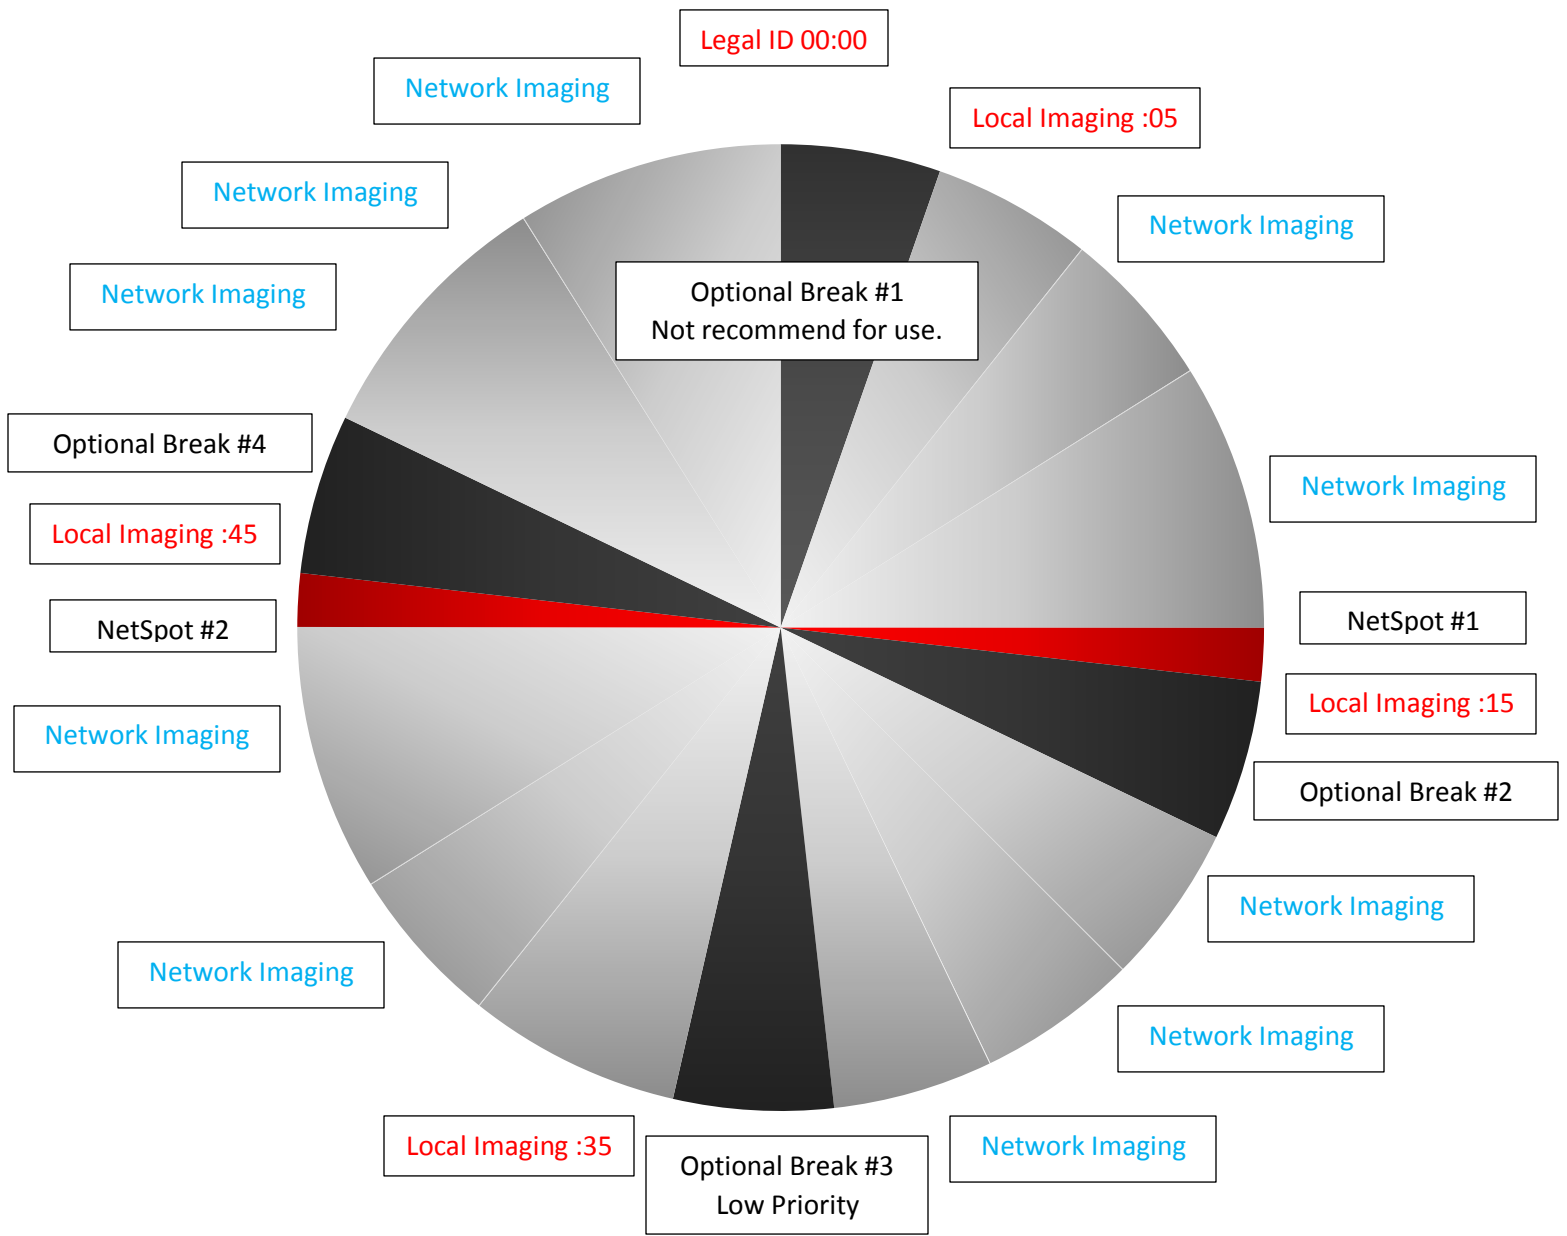

# Jack FM 24/7 Format Clock

All Optional Break Positions, whether filled or unfilled, require a return relay from Automation to begin playback once more.