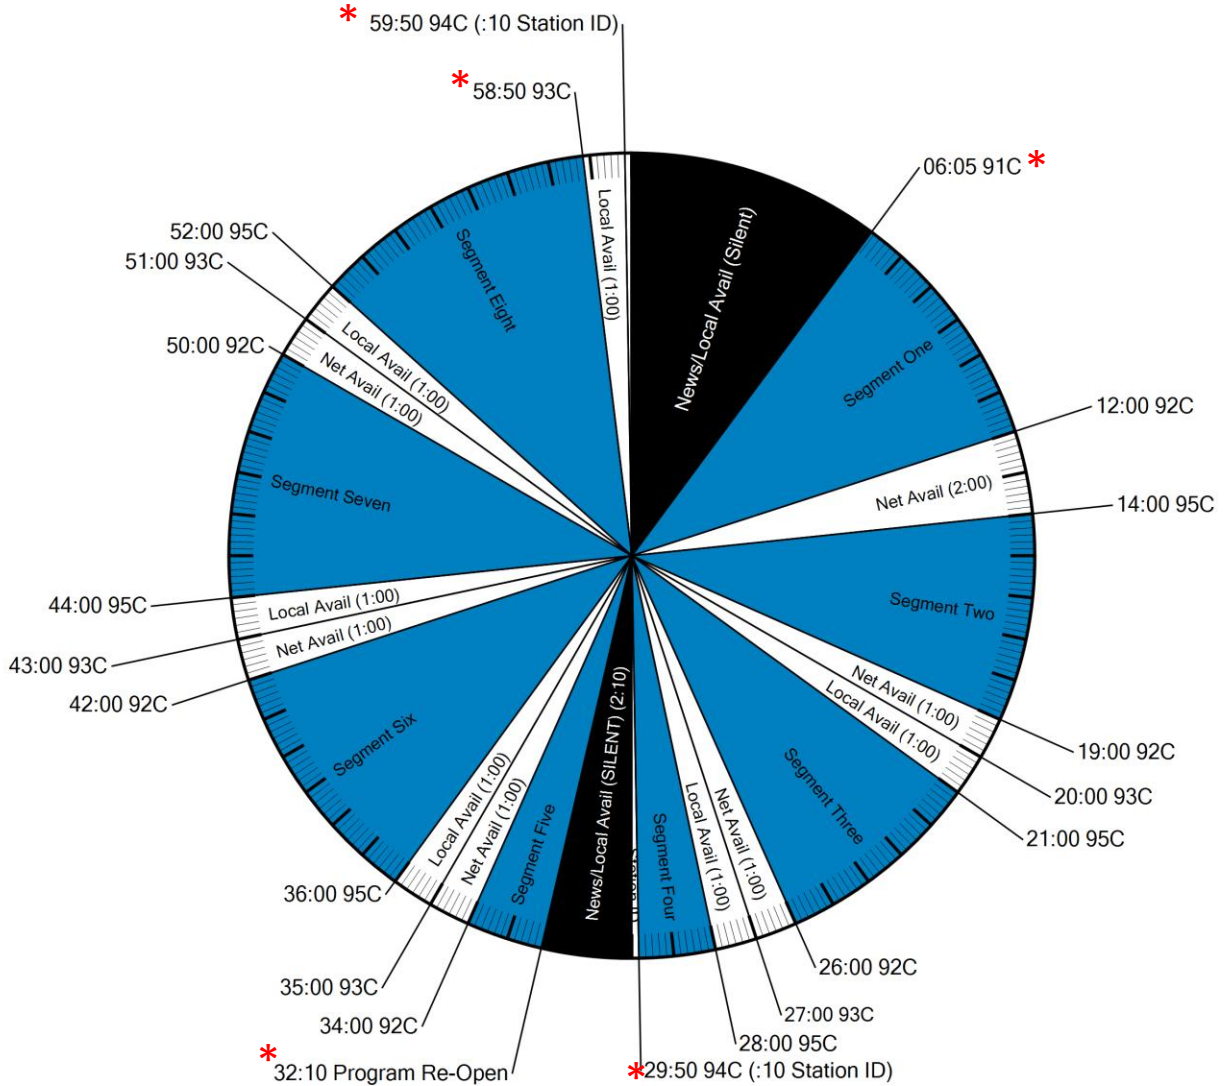

FORMAT CLOCK

XDS Program Name: First Light

NETCUES

- 91C First Light Program Start
- 92C First Light Net Spot Start
- 93C First Light Local Break Start
- 94C First Light Station ID
- 95C First Light Rejoin

AVAILS

Local Min 7 / Network Min 7

AFFILIATE TECHNICAL SERVICES

914-908-3210

FEED INFORMATION

- Mon-Fri 5-6a
- Mon-Fri 6-7a
- Mon-Fri 7-8a
- Mon-Fri 8-9a

* Events marked with an asterisk have fixed times, all other times are approximate.