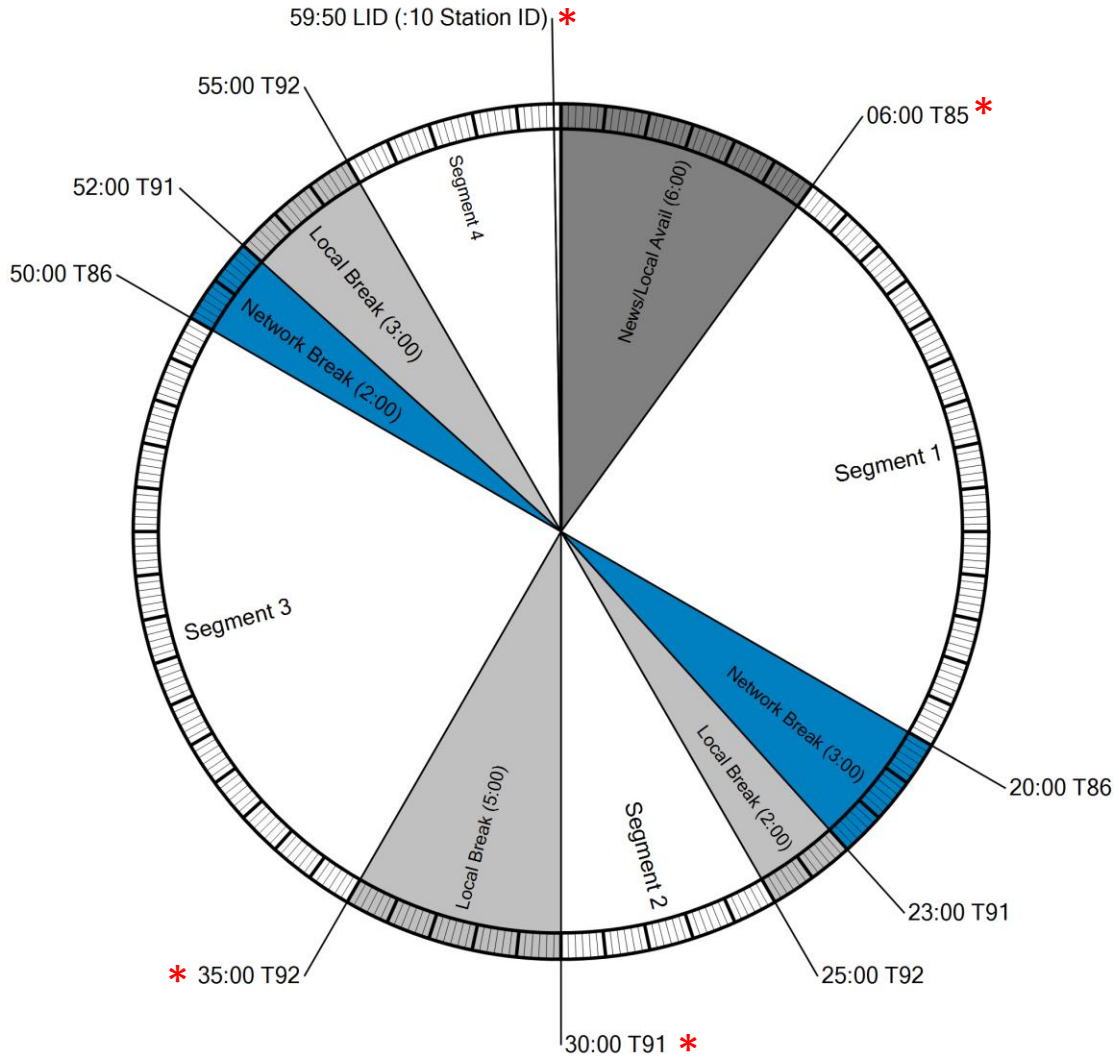

**FORMAT CLOCK**

XDS Program Name: Best Of Chris Plante Show

**NETCUES**

- T85 Chris Plante Show Program Start
- T86 Chris Plante Show Net Spot Start
- T91 Chris Plante Show Local Break Start
- T92 Chris Plante Show Rejoin
- LID Chris Plante Show Local ID

**FEED INFORMATION**

Sat 6a-9aET 12p-3pET

**EFFECTIVE DATE**

January 7, 2017

\* Events marked with an asterisk have fixed times, all other times are approximate.