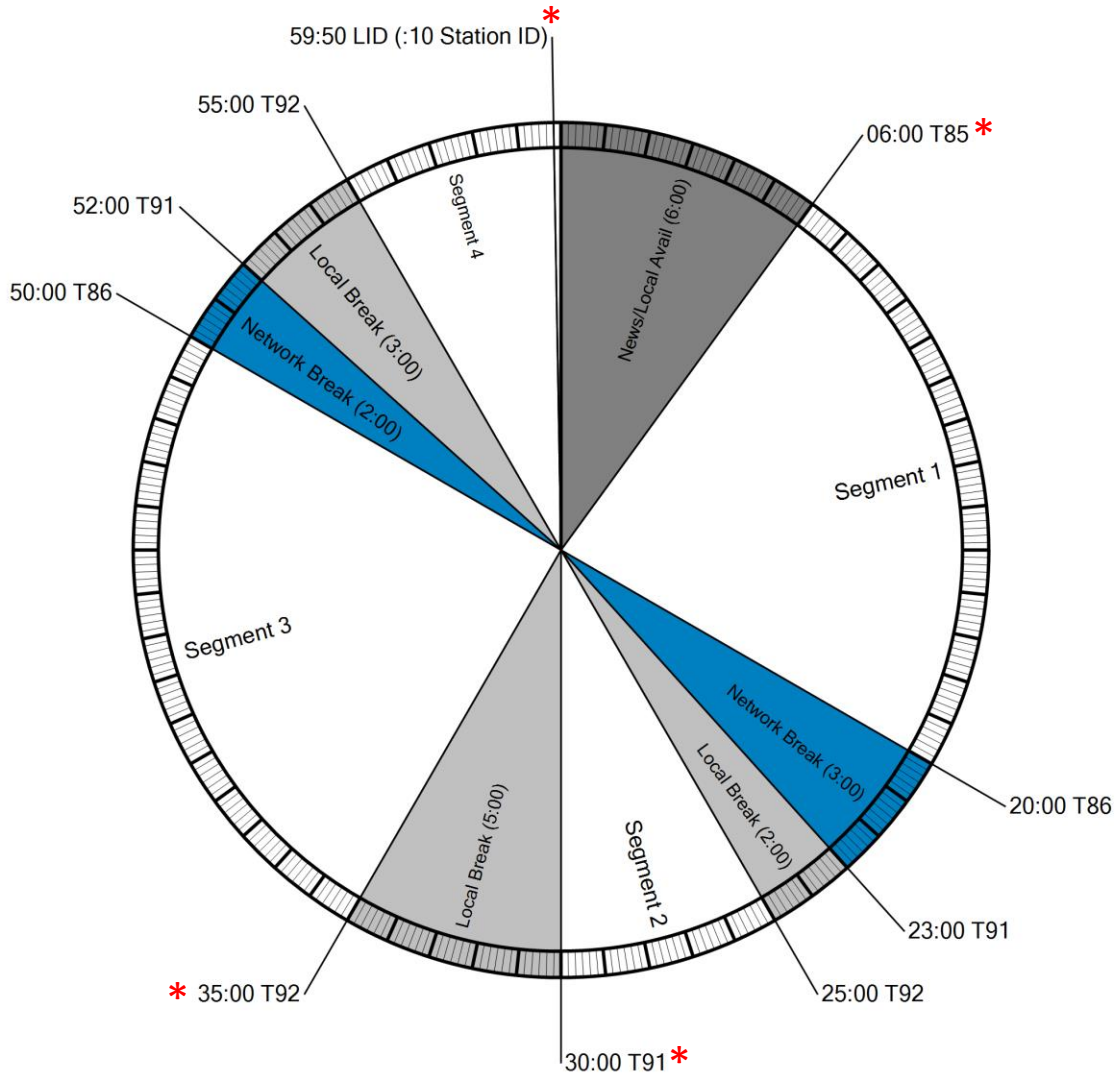

FORMAT CLOCK

XDS Program Name: Chris Plante Show

NETCUES

- T85 Chris Plante Show Program Start
- T86 Chris Plante Show Net Spot Start
- T91 Chris Plante Show Local Break Start
- T92 Chris Plante Show Rejoin
- LID Chris Plante Show Local ID

AVAILS

Local Min 10 / Network Min 5
 Local avails will be filled by PSAs

- Events marked with an asterisk have fixed times, all other times are approximate.

AFFILIATE TECHNICAL SERVICES

914-908-3210

CALL IN NUMBER