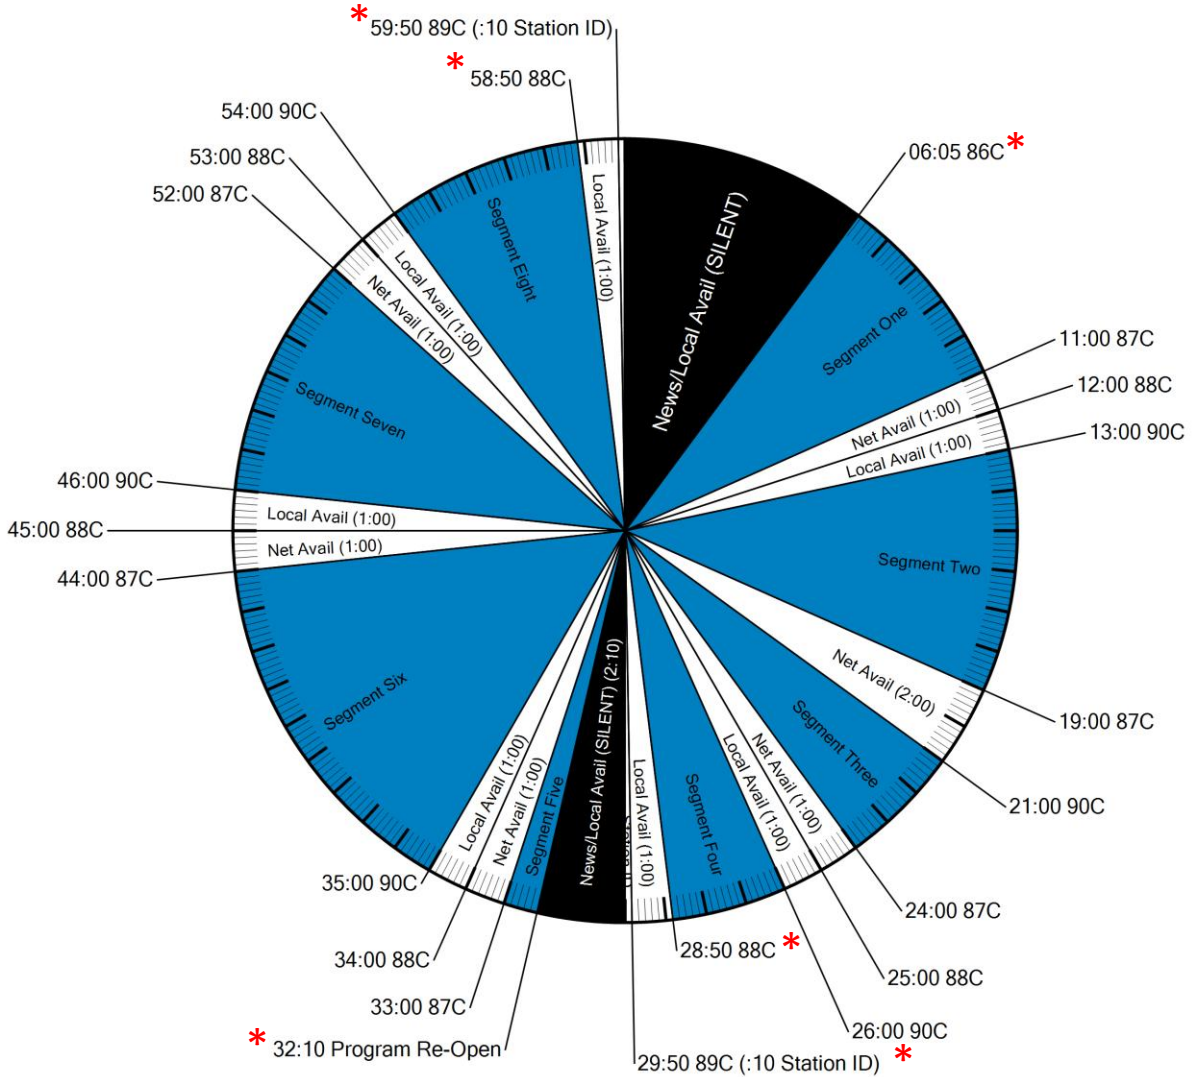

FORMAT CLOCK

WestwoodOne

XDS Program Name: America in the Morning

NETCUES

- 86C America in the Morning Program Start
- 87C America in the Morning Net Spot Start
- 88C America in the Morning Local Break Start
- 89C America in the Morning Local ID
- 90C America in the Morning Rejoin

AVAILS

Local Min 8 / Network Min 7

AFFILIATE TECHNICAL SERVICES

914-908-3210

FEED INFORMATION

- Mon-Fri 5-6a
- Mon-Fri 6-7a
- Mon-Fri 8-9a

* Events marked with an asterisk have fixed times, all other times are approximate.