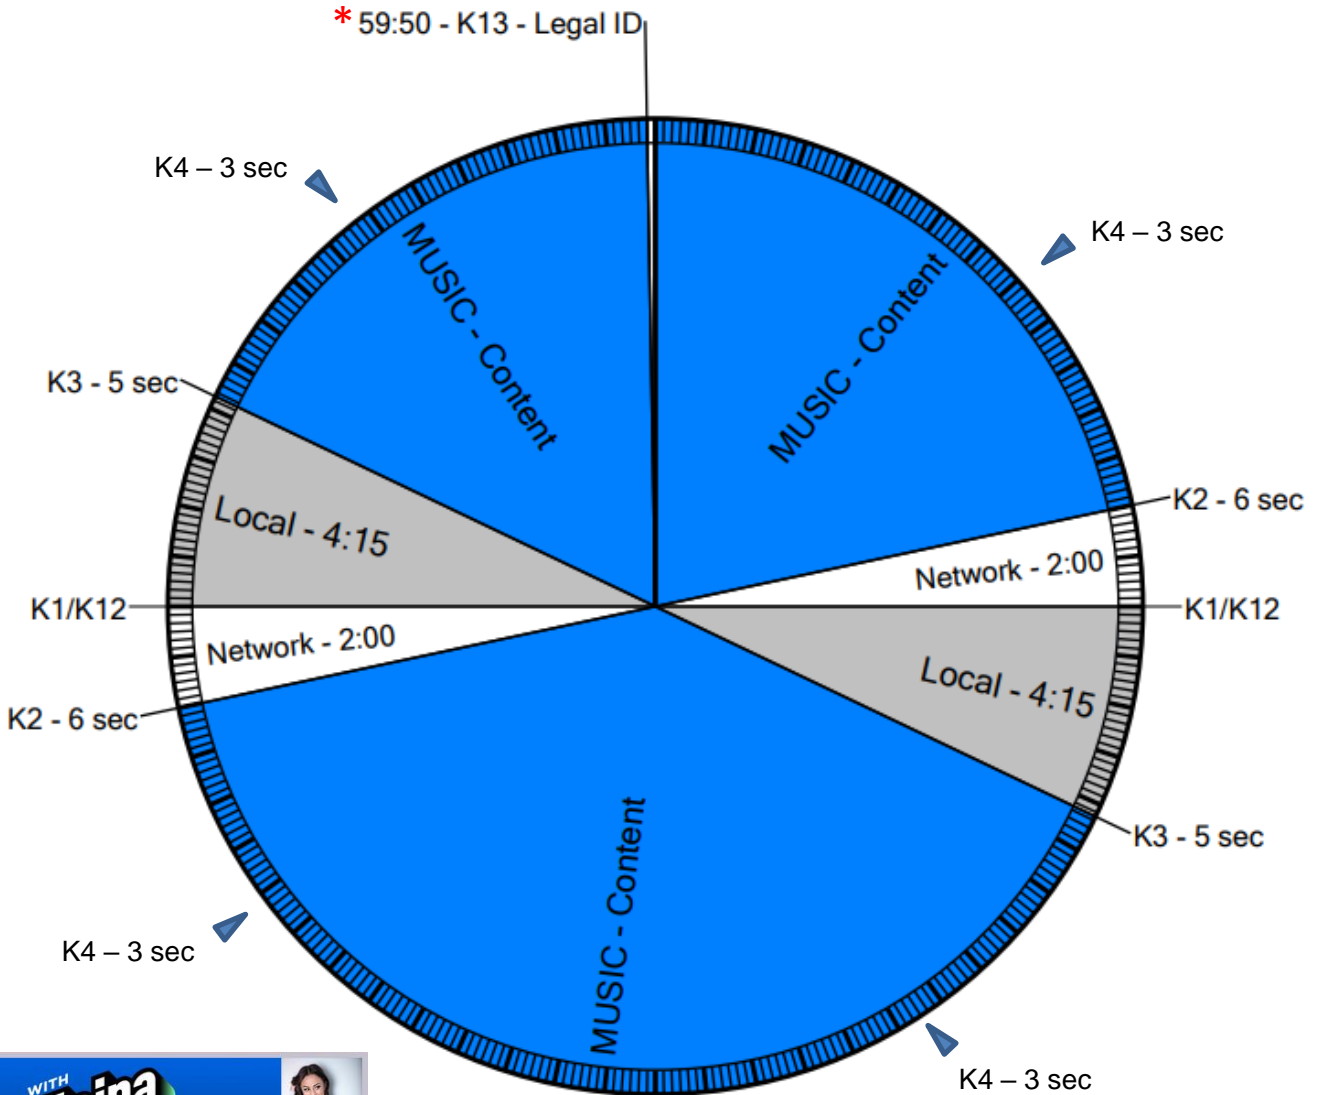

Westwood One

Wegener format clock

With Elaina

Feed time: Thursdays, 11 am – 1 pm ET

CLOSURES

- K1 Local Break Start
(K12 for 3 min music format affiliates ONLY)
- K2 Local liner-dry (6 sec)
- K3 Return from break (5 sec)
- K4 Floating local liner (3 sec)
- K13 Legal ID (59:50)

**AVAILS – Local 8:30 min, Network 4 min
LOCAL BREAKS ARE FILLED**

Effective: December 2021

AFFILIATE TECHNICAL SERVICES

1-888-HELP450

AFFILIATE SALES

entertainment@westwoodone.com

*Events marked with an asterisk have fixed times, all other times are approximate