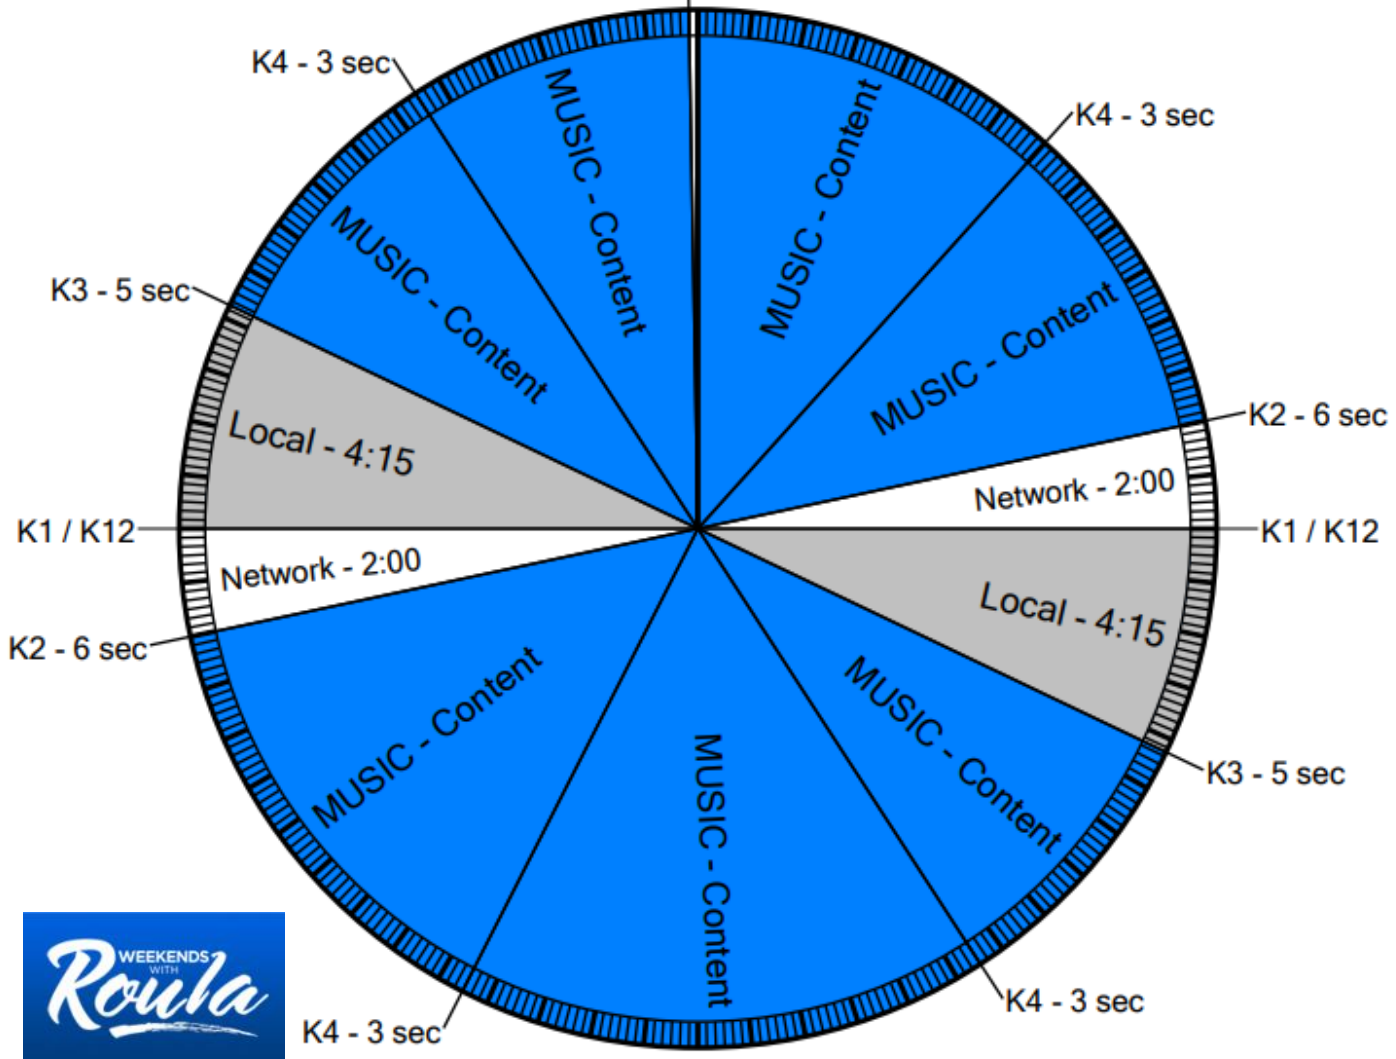

Westwood One

Wegener format clock

# Weekends With Roula

Feed time: Thursdays, 9am – 12 noon ET

\*59:50 - K13 - Legal ID

### CLOSURES

- K1 Local Break Start (K12 for 3 min music format affiliates ONLY)
- K2 Local liner into break – 6 sec
- K3 Local liner out of break – 5 sec
- K4 Local liner (floats) – 3 sec
- K13 Legal ID

### PROGRAM FUNCTIONS