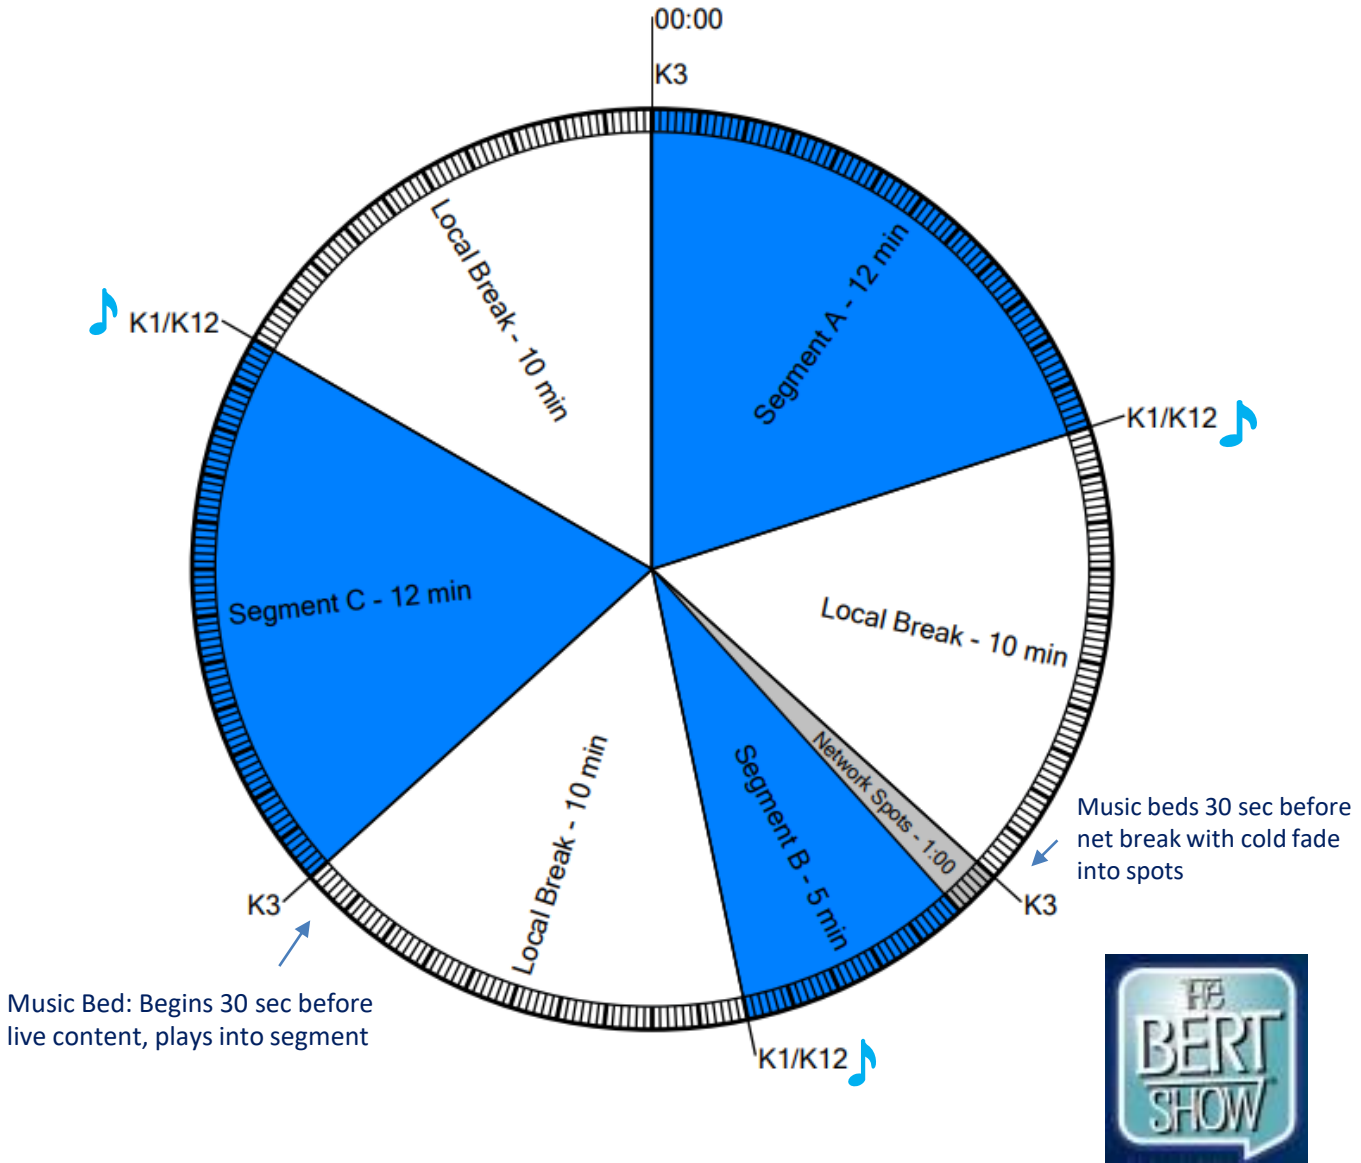

Westwood One

Wegener format clock

# The Bert Show

Feed time: 5-10 am ET Monday through Friday

### CLOSURES

K1/K12

K3

TOH

= Bumper/imaging out of segment

### PROGRAM FUNCTIONS

Local Stopset Start

Return from local

00:00 time sync closure

**AFFILIATE TECHNICAL SERVICES 1-888-HELP450**