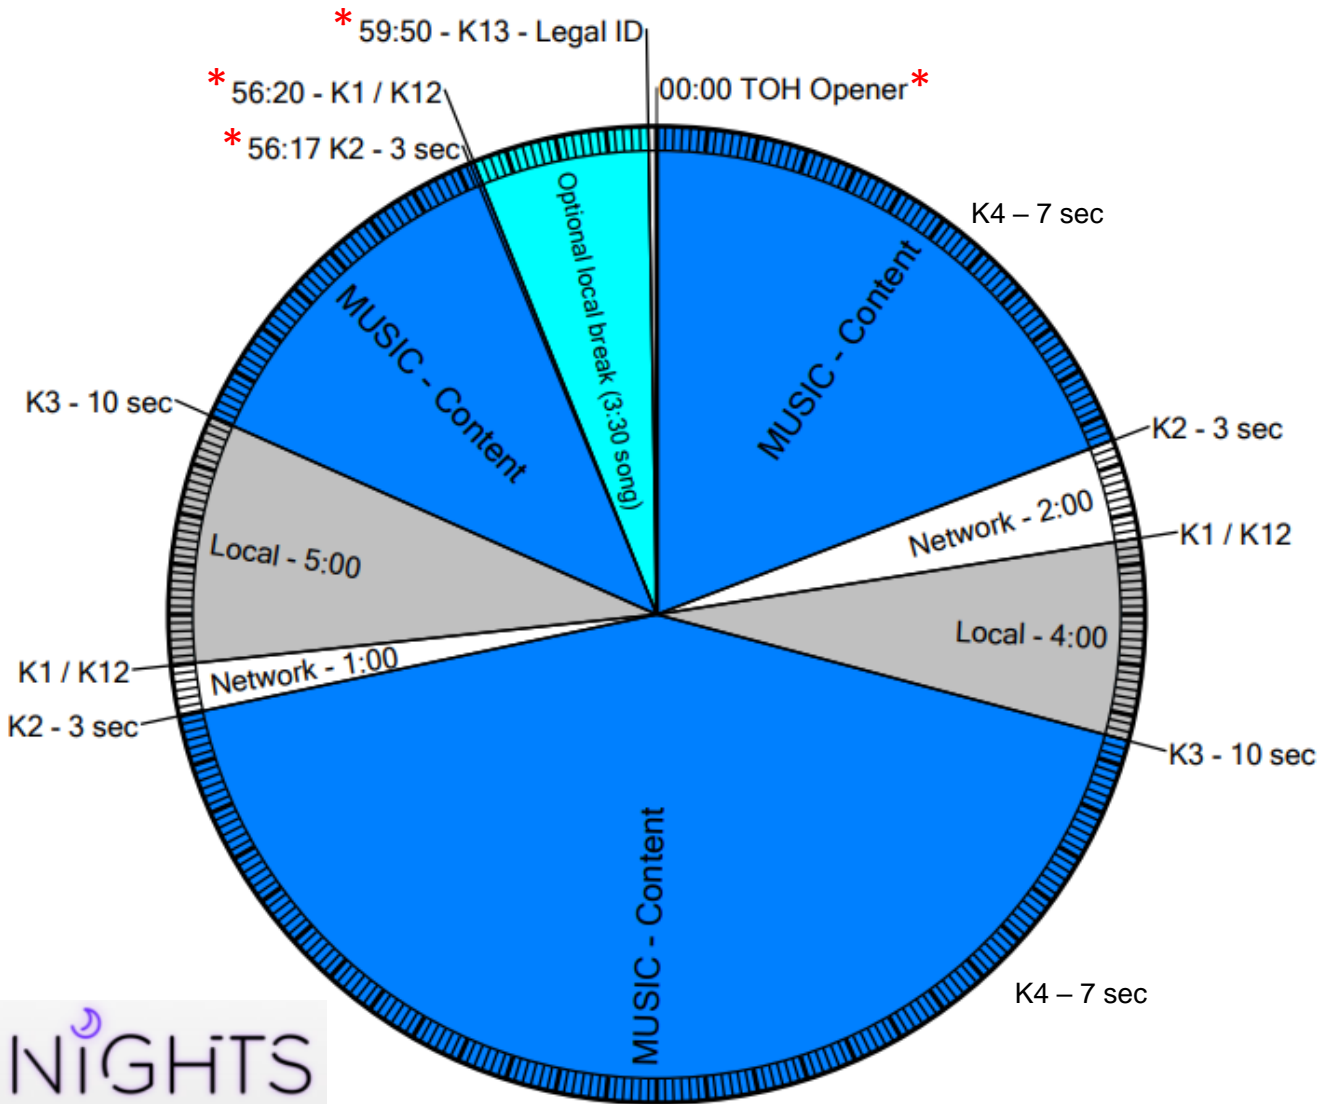

Westwood One

Wegener format clock

Nights With Elaina

Feed time: Weeknights, 7pm – 12 midnight ET

CLOSURES

- K1 (K12 for 3 min music format affiliates ONLY)
- K2
- K3
- K4
- K13

PROGRAM FUNCTIONS

- Local Break Start
- Local liner/station ID (3 sec)
- Station rejoin (10 sec)
- Floating liner, dry voice (7 sec)
- Legal ID

AVAILS - Local 12:30 min, Network 3 min
LOCAL BREAKS ARE FILLED

AFFILIATE TECHNICAL SERVICES

1-888-HELP450

AFFILIATE SALES

entertainment@westwoodone.com

*Events marked with an asterisk have fixed times, all other times are approximate