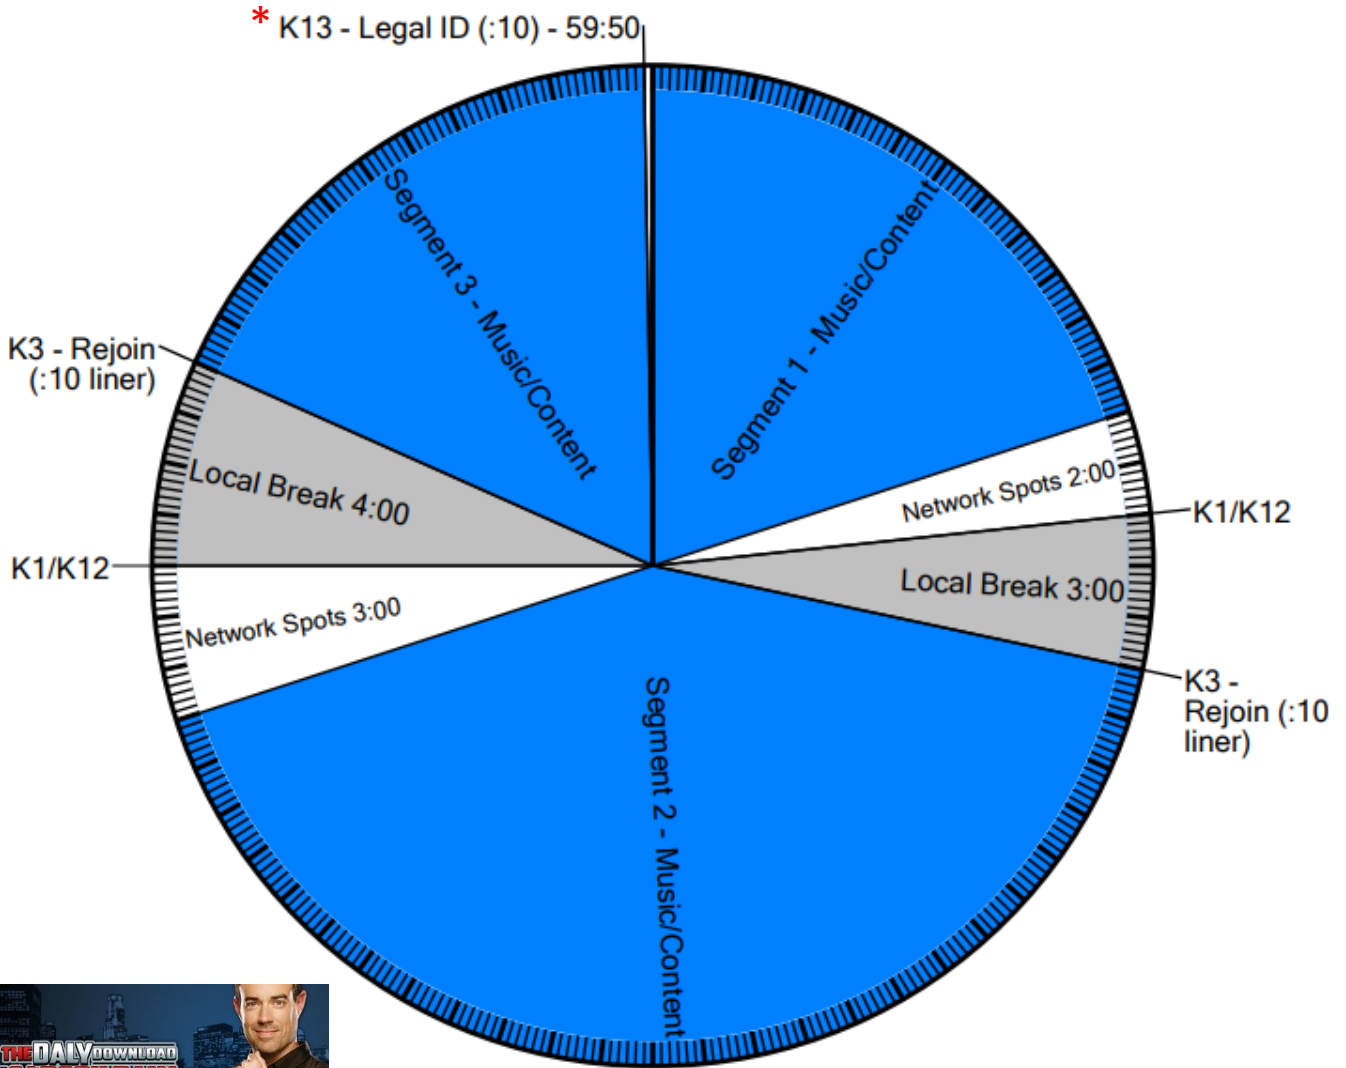

Westwood One

Wegener format clock The Daly Download

Feed time: Fridays 1-5 am ET (CHR), 5-9 am ET (HAC)

CLOSURES

- K1 (K12 for 3 min music format affiliates ONLY)
- K3 Rejoin liner (10 sec)
- K13 Legal ID (10 sec)

PROGRAM FUNCTIONS

Local Stopset Start

AVAILS

Local Min 7:00/Network Min 5:00

AFFILIATE TECHNICAL SERVICES

1-888-HELP450

AFFILIATE SALES

entertainment@westwoodone.com

*Events marked with an asterisk have fixed times, **all other times are approximate**

Effective: January 2022