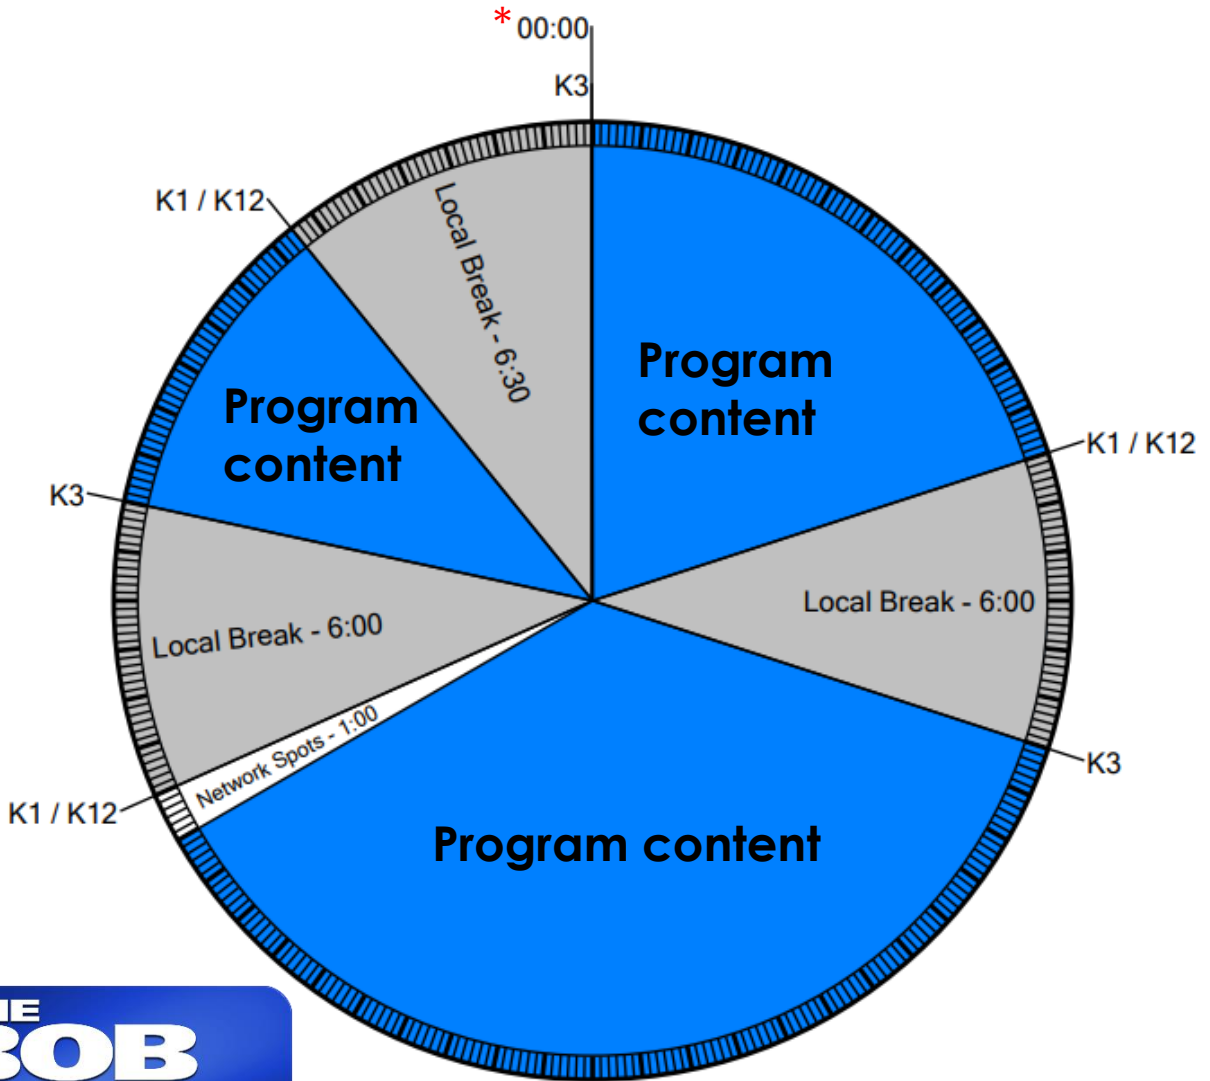

Westwood One

Wegener format clock

Bob & Tom Extra

Feed time: 5 am – 6 am ET Monday through Friday

CLOSURES

K1/K12
K3

PROGRAM FUNCTIONS

Local Break Start
Return from local

Local Avail 18:30 min
Network inventory 1 min
Local avails will be filled

AFFILIATE TECHNICAL SERVICES
1-888-HELP450

AFFILIATE SALES

entertainment@westwoodone.com

* Events marked with an asterisk have fixed times – all other times are approximate