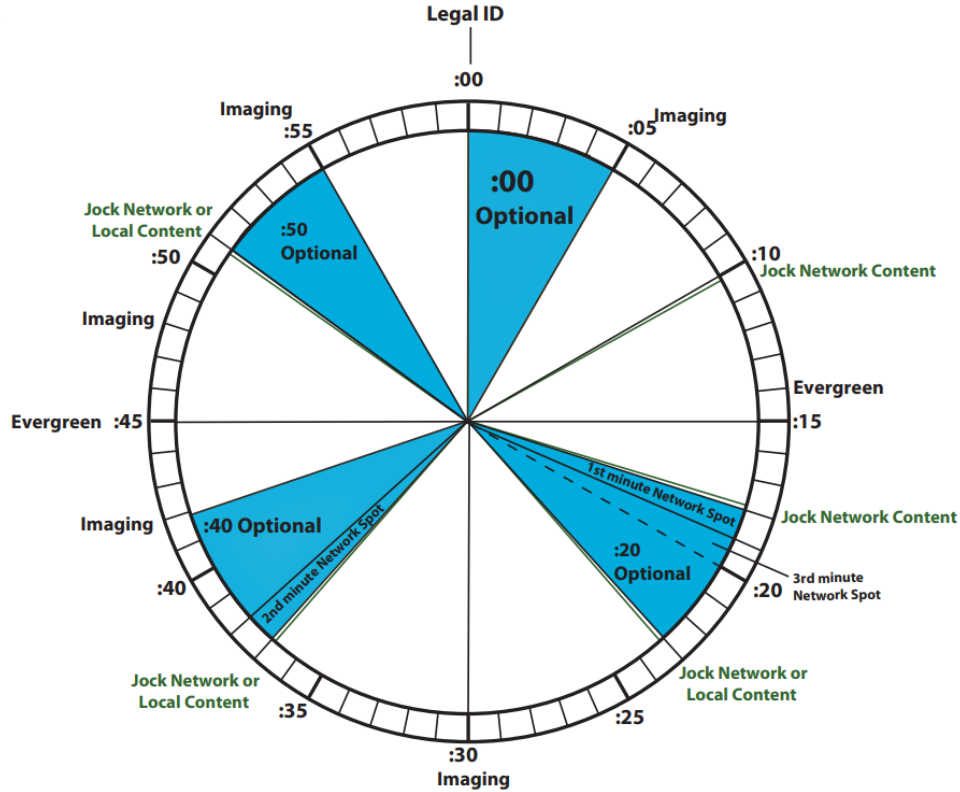

Mainstream Country Gold Clock