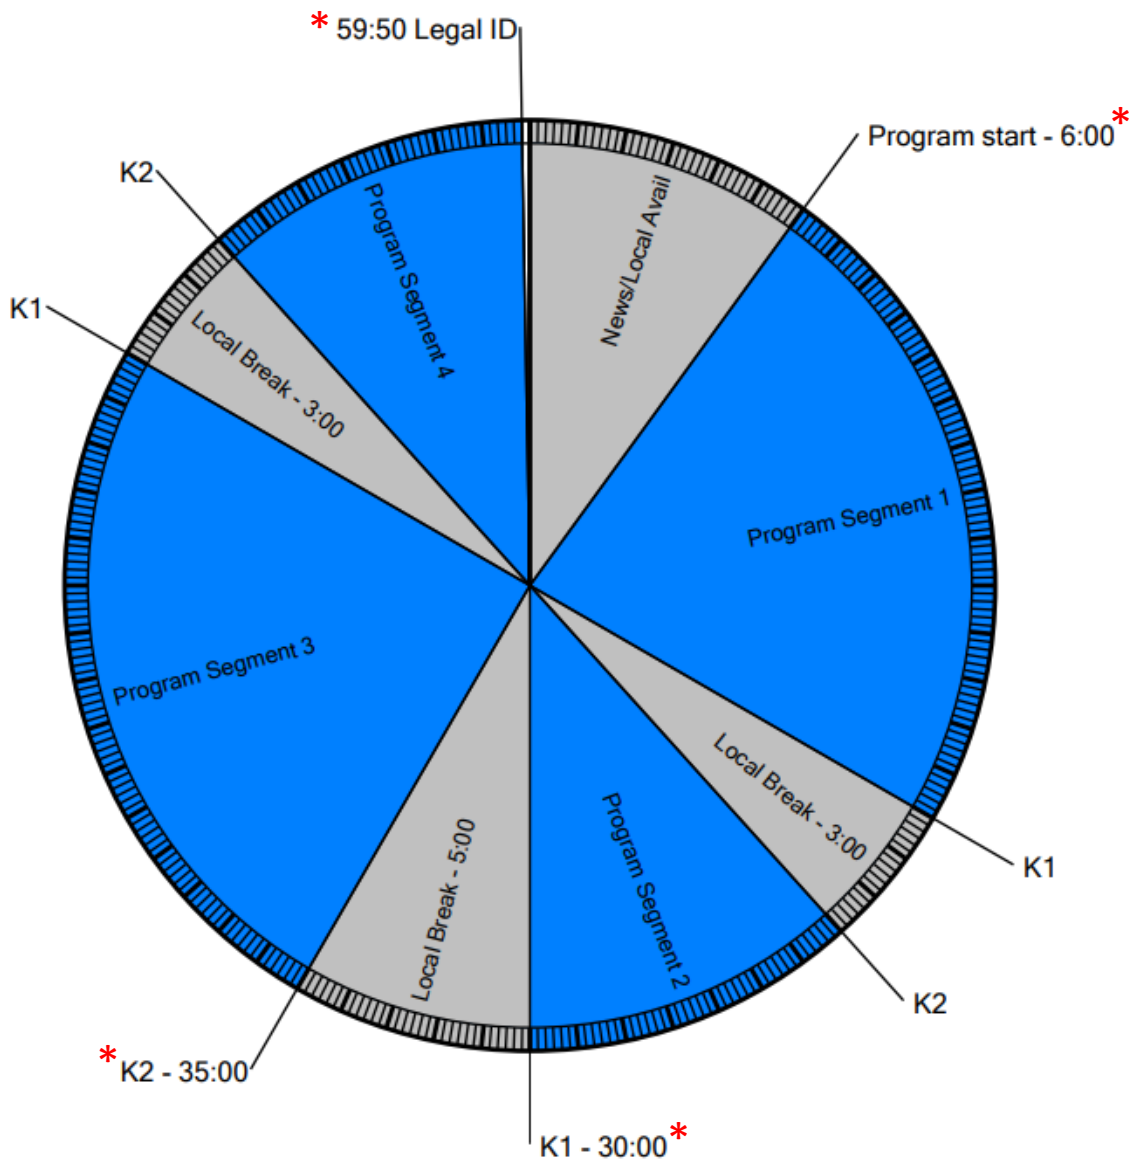

Westwood One

Wegener format clock

MATT WALSH

4 pm – 5 pm ET Monday-Friday

CLOSURES

K1
K2

PROGRAM FUNCTIONS

Local Stopset Start
Local ID

*Events marked with an asterisk have fixed times, all other times are approximate

Effective: Jan 2023